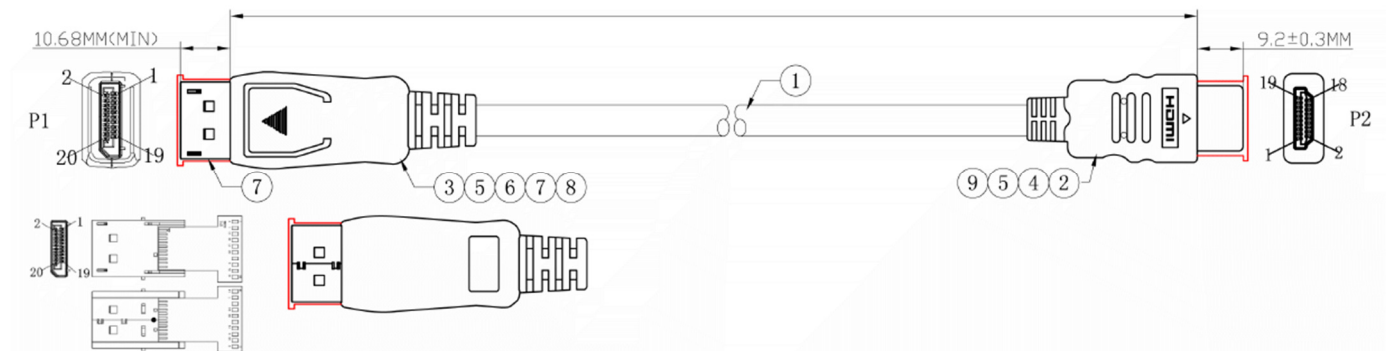

Datasheet

RS PRO 5 mtr DisplayPort Male to HDMI Male Cable

Stock number: 182-8791

EN

Our RS PRO 5 metre DisplayPort to HDMI cable comes with a latching, 20 pin male connector.

The connector hoods are made from black PVC and come with dust caps to protect the connectors. On top of the connector is the latch release and a strain relief on the end of the hood to support the cable.

HDMI is possibly the most common display connection on the market which can be found on devices ranging from PC's, Bluray players, games consoles and more.

9	HDMI M DUST CAP
8	DisplayPort M DUST CAP
7	DisplayPort M ABS UP SHELL BLACK
6	DisplayPort M ABS TOP SHELL BLACK
5	TRANSPARENT PE
4	PVC 45P COLOR:BLACK
3	DP (SHELL GOLD PLATED) to HDMI/DVI PCB+SMT+SOLDER
2	HDMI M 19P SOLDER INSULATION:BLACK SHELL GOLD PLATED
1	UL20276 (30AWG*1PR+EAM)*4C+30AWG*1PR+30AWG*5C+AEB 50%BD OD:5.5MM BLACK JACKET