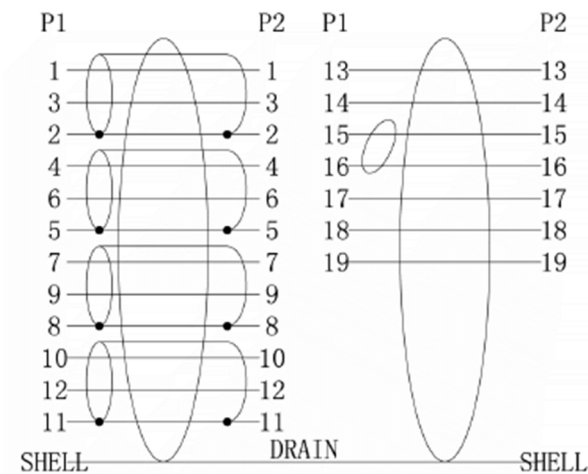

Datasheet

RS PRO 5 mtr DisplayPort Male to HDMI Male Cable

Stock number: 182-8791

EN

Our RS PRO 5 metre DisplayPort to HDMI cable comes with a latching, 20 pin male connector.

The connector hoods are made from black PVC and come with dust caps to protect the connectors. On top of the connector is the latch release and a strain relief on the end of the hood to support the cable.

HDMI is possibly the most common display connection on the market which can be found on devices ranging from PC's, Bluray players, games consoles and more.

9	HDMI M DUST CAP
8	DisplayPort M DUST CAP
7	DisplayPort M ABS UP SHELL BLACK
6	DisplayPort M ABS TOP SHELL BLACK
5	TRANSPARENT PE
4	PVC 45P COLOR:BLACK
3	DP (SHELL GOLD PLATED) to HDMI/DVI PCB+SMT+SOLDER
2	HDMI M 19P SOLDER INSULATION:BLACK SHELL GOLD PLATED
1	UL20276 (30AWG*1PR+EAM)*4C+30AWG*1PR+30AWG*5C+AEB 50%BD OD:5.5MM BLACK JACKET