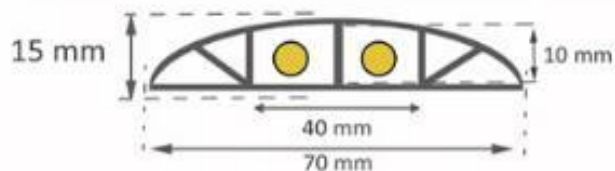

RS PRO

RS Stock No: 2522803

Customs : 3926909790

RS Stock No	Length (mm)	Width (mm)	Height (mm)	Weight (kg)
2522803	135	70	15	0,1

- **Made of :** PVC
- **Color :** grey

Caractéristiques :

- Flexible cable bridge – for 4 cables
- Warp proof 94V-0
- Easy cutting with a cutter
- Safety data sheet on request
- Assembling with 2522801, 2522802

ACCESSORIES:

- Double sided adhesive tape at the back

ESPAÑOL

Ficha técnica

RS PRO

RS Stock No: 2522803

Aduanas : 3926909790

RS Stock No	Largo (mm)	Ancho (mm)	Altura (mm)	Peso (kg)
2522803	135	70	15	0,1