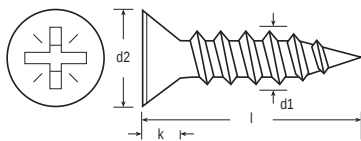

# Recessed Csk, Single Thread Chipboard Screw, A2 Stainless Steel

RS Stock No **7976244**

Size **5.0 x 70mm**

d1		3.5	4	5	6
d2	max.	7	8	10	12
k	max.	2.1	2.5	3	3.6
Recess	no.	2	2	2	3

## Please view our full range listing below

RS Stock No	Size (mm)	RS Stock No	Size (mm)
1443507	3.5 x 20	7976232	5.0 x 50
1443508	3.5 x 25	7976241	5.0 x 60
1443509	3.5 x 30	7976244	5.0 x 70
7976229	4.0 x 25	1443512	5.0 x 80
7976222	4.0 x 30	1443513	5.0 x 100
7976226	4.0 x 40	1443514	6.0 x 60
7976235	4.0 x 50	7976248	6.0 x 70
1443510	4.0 x 60	1443515	6.0 x 80
1443511	5.0 x 30	1443516	6.0 x 100
7976238	5.0 x 40		