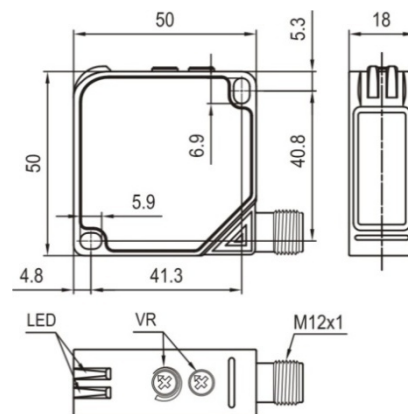

### Mechanical Specifications

<b>Body Style</b>	Block
<b>Mounting Type</b>	Screw
<b>Housing Material</b>	PC/ABS
<b>Dimensions</b>	50*50*18mm
<b>Gross Weight</b>	130g (connector type) / 240g (cable type)

## Dimension and Wiring

Cable

Connector