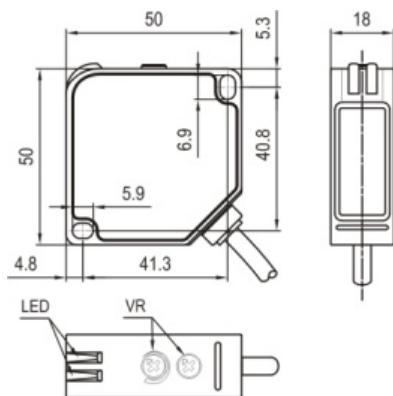

Photoelectric Sensors

Protection Category

IP Rating	IP67

Additional Information

Custom Tariff Number/HS code	903180

Approvals

Compliance/Certifications	CE

Dimension and Wiring