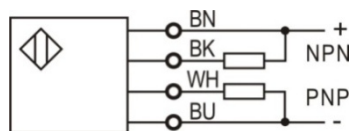

Photoelectric Sensors

Protection Category

IP Rating	IP67

Additional Information

Custom Tariff Number/HS code	903180

Approvals

Compliance/Certifications	CE

Dimension and Wiring

Cable