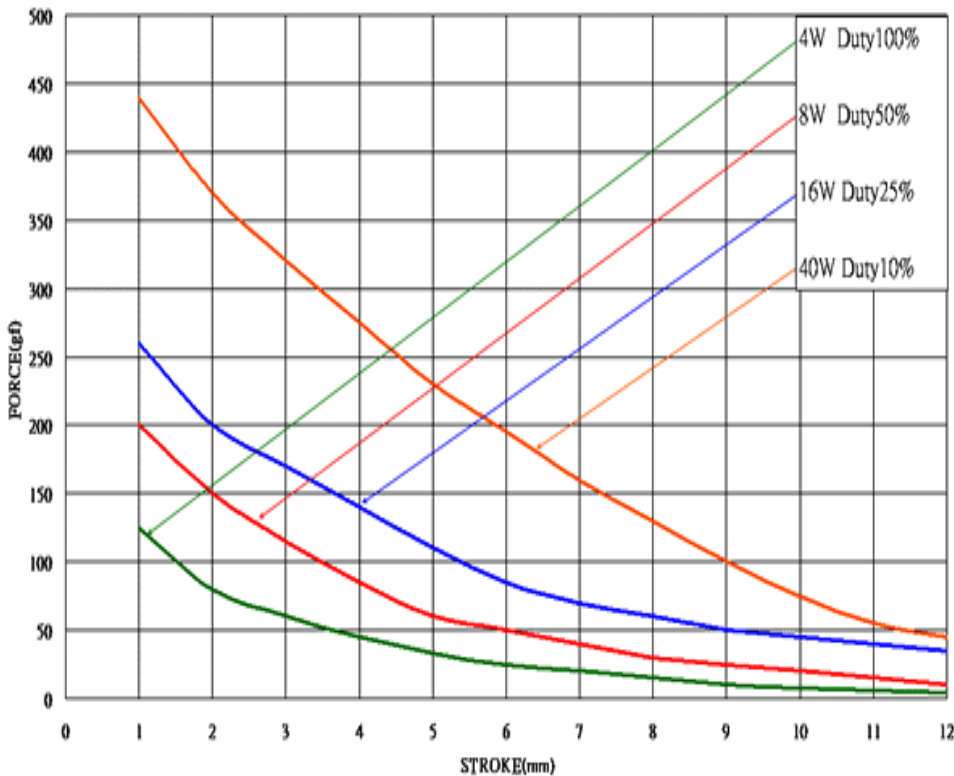

Datasheet

RS Article: 177 - 0142

Tubular Solenoid 12V

Specifications:

Features:

- Pull type
- Flying leads
- Corrosion resistant plated parts