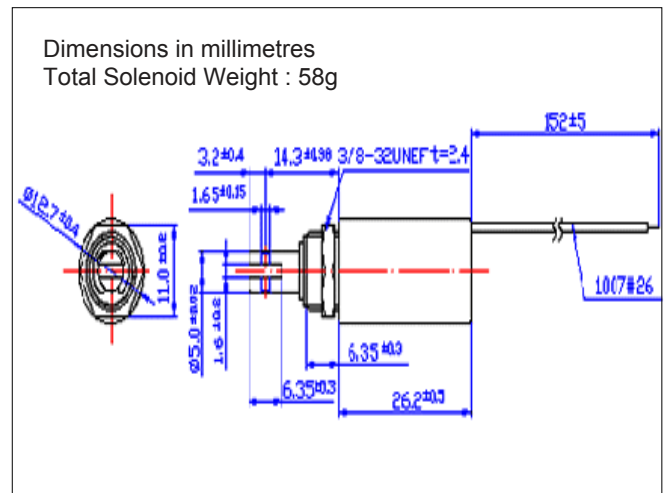

Datasheet

RS Article: 177 - 0142

Tubular Solenoid 12V

Specifications:

Features:

- Pull type
- Flying leads
- Corrosion resistant plated parts