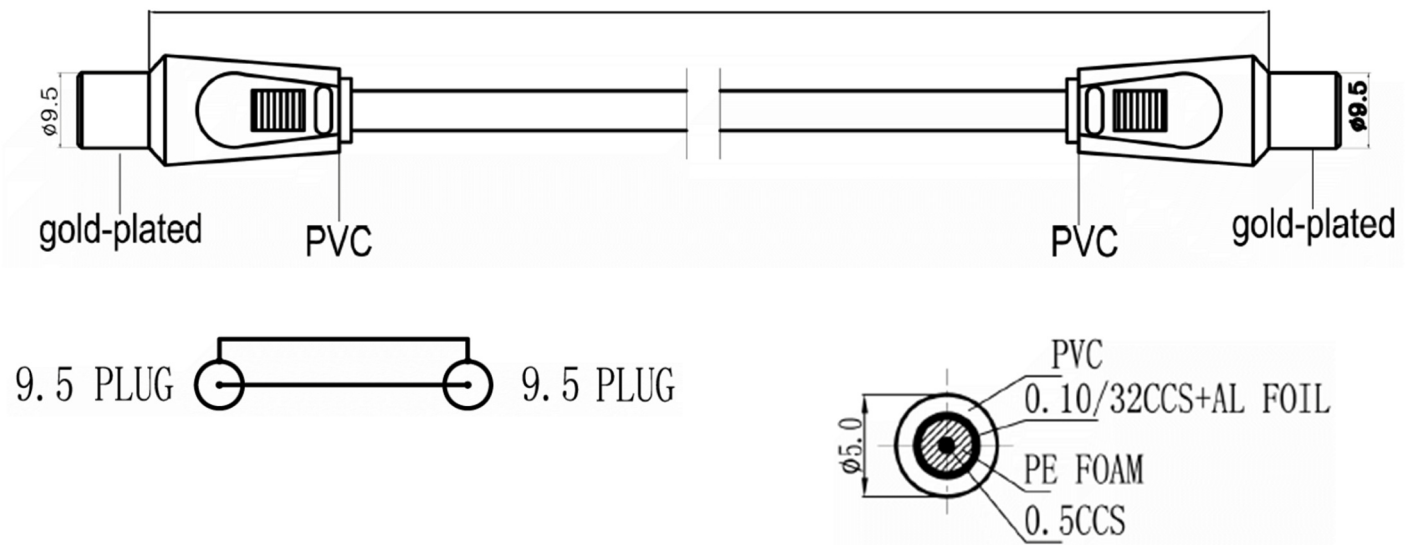

Datasheet

RS PRO 1m Coaxial Male to Male TV Cable, Black

Stock number: 192-4482

EN

The RS PRO 1 metre, 75-ohm coaxial TV cable has a black PVC jack and boots.

The inner core is a single, solid core and has a PE foam surrounding and is double shielded with a layer of aluminium foil and a CCS braid.

Coaxial TV cables are generally used to connect a TV aerial to a TV.

RoHS / REACH / CE