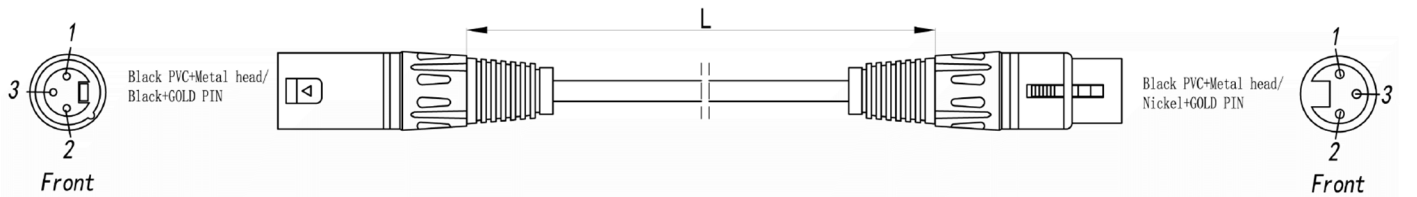

Datasheet

RS PRO 15m XLR Male to Female Cable, Black Connectors

Stock number: 192-4449

EN

The RS PRO 15 metre, XLR extension cable has a jack plug to a socket both with metal boots.

The connectors are nickel and have a strain relief to help avoid the cable splitting around the edge of the boot. The cable flex is made of 18 AWG copper wire and has a copper braid for extra shielding. The cable flex has a black PVC jacket and an outer diameter of 6mm.

XLR cables are generally use for sound, video and lighting equipment.