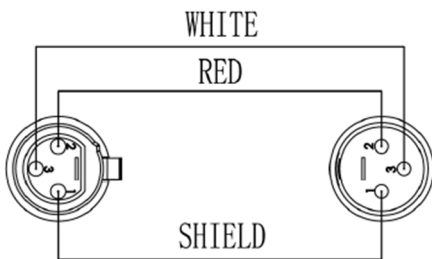

Datasheet

RS PRO 15m XLR Male to Female Cable, Black Connectors

Stock number: 192-4449

EN

The RS PRO 15 metre, XLR extension cable has a jack plug to a socket both with metal boots.

The connectors are nickel and have a strain relief to help avoid the cable splitting around the edge of the boot. The cable flex is made of 18 AWG copper wire and has a copper braid for extra shielding. The cable flex has a black PVC jacket and an outer diameter of 6mm.

XLR cables are generally use for sound, video and lighting equipment.