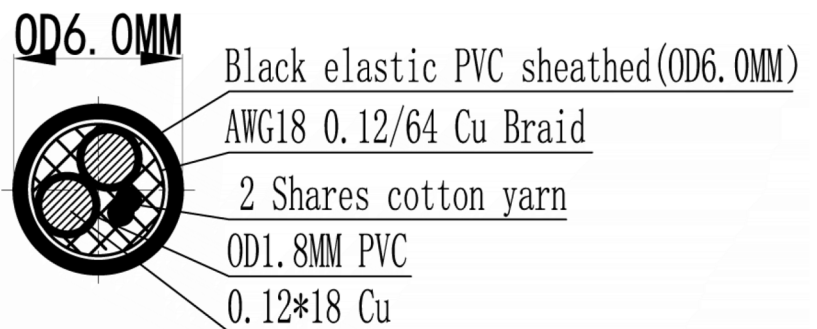

Datasheet

RS PRO 15m XLR Male to Female Cable, Black Connectors

Stock number: 192-4449

EN

The RS PRO 15 metre, XLR extension cable has a jack plug to a socket both with metal boots.

The connectors are nickel and have a strain relief to help avoid the cable splitting around the edge of the boot. The cable flex is made of 18 AWG copper wire and has a copper braid for extra shielding. The cable flex has a black PVC jacket and an outer diameter of 6mm.

XLR cables are generally use for sound, video and lighting equipment.