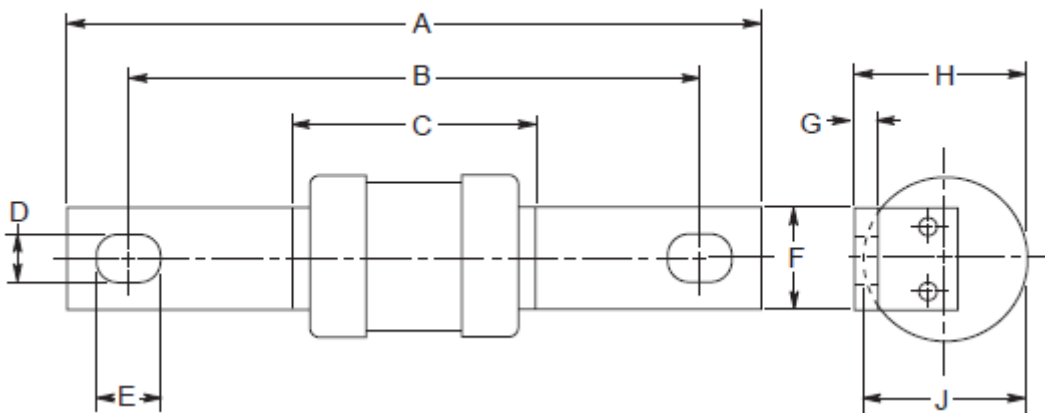

Datasheet

Industrial HRC Fuse Link

RS Stock number 521-2775

Dimensional Data:

Dimensions - mm

S/N	Amp Rating	Pre-arcing	Total @ 415V	Total @ 550V	Nom Watts Loss	Rated Voltage (AC)	A	B	C	D	E	F	G	H	J
521-2747	125	29,500	50,000	71,000	11	415	136.0	111.0	47.0	9.0	12.5	19.0	3.23	22.5	31.0
521-2753	160	57,000	97,000	135,000	13	415	136.0	111.0	47.0	9.0	12.5	19.0	3.23	22.5	31.0
521-2775	200	120,000	205,000	290,000	14	415	136.0	111.0	47.0	9.0	12.5	19.0	3.23	22.5	31.0

Time-Current Characteristic Curve (Full Size Curves Available)