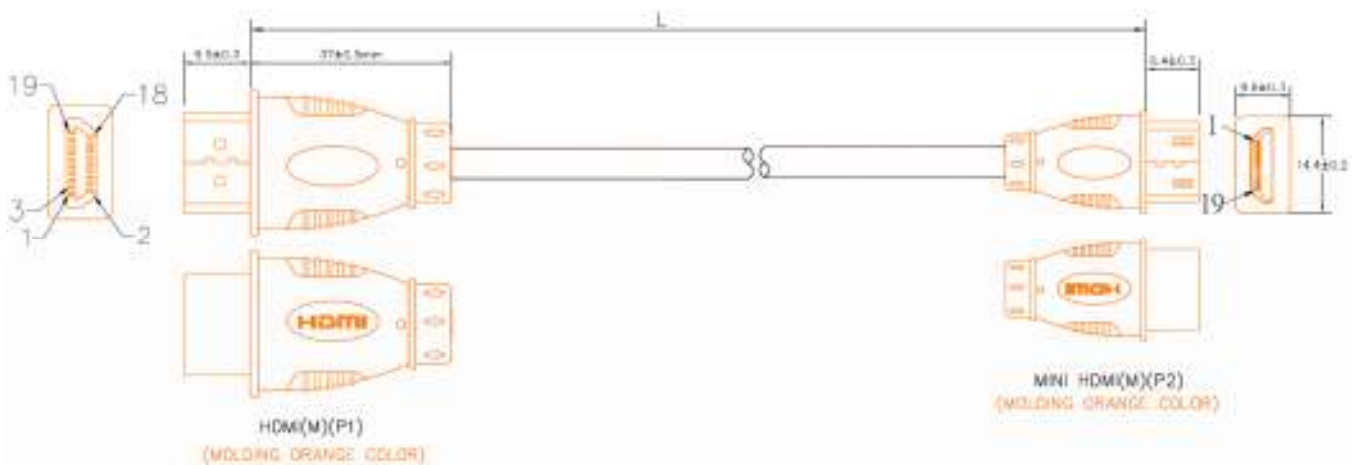

Datasheet

RS PRO 2mtr HDMI Male – HDMI Type C (Mini) Male High Speed Cable with Ethernet – Orange Connectors

Stock number: 182-8895

EN

The RSPRO 2 metre male to male HDMI type C cable which has a black PVC jack and an outer diameter of 6mm. The connectors have a gold flash covering to prevent corrosion.

The connector hoods are made of orange PVC.

HDMI is possibly the most common display connection on the market which can be found on devices ranging from PC's, Bluray players, games consoles and more. Mini HDMI, not to be confused with micro HDMI, is most commonly found on DSLR cameras and camcorders.

P1	1	3	2	4	6	5	7	9	8	10	12	11	14	19	17	13	15	16	18	64
P2	2	3	1	5	6	4	8	9	7	11	12	10	17	19	13	14	15	16	18	64
	PAIR		G	PAIR		G	PAIR		G	PAIR		G	PAIR		G	4C				SHELL

- CABLE: 30AWG,UL20276,AL+B-FOIL,[(#30*1P+D+FAM)*5PCS+#30*4C]+AM+B, BLACK COLOR,OD=6.0±0.2mm,PVC JACKET.
- LENGTH: L.
- CONNECTORS: HDMI19P(M)*1,MINI HDMI19P*1(BLACK INSULATOR)(SHELL GOLD PLATED).
- MOLD: MOLDING TYPE.
- CONTACTS
- Test machine test condition.
 - 100% OPEN,SHORT&INTERMITANCE TEST.
 - CONDUCTOR RESISTANCE: 3ohms MAX:
 - INSULATION RESISTANCE: 5M Min/,10ms: