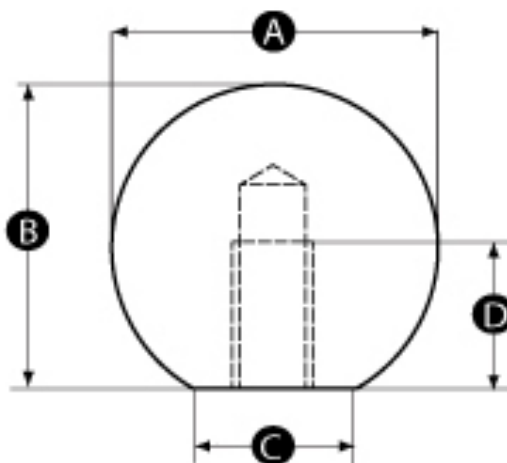

# Female Polished Stainless Steel Ball Knob

RS Stock No: 1443626

## Specification

Material: Stainless steel - 304

Finish: Highly polished

Thread: Machined thread

ENGLISH

| Stock no | A  | B  | C  | D  | Thread size |
|----------|----|----|----|----|-------------|
| 1443622  | 16 | 15 | 8  | 7  | M4          |
| 1443623  | 16 | 15 | 8  | 7  | M5          |
| 1443624  | 16 | 15 | 8  | 7  | M6          |
| 1443625  | 20 | 18 | 12 | 9  | M4          |
| 1443626  | 20 | 18 | 12 | 9  | M5          |
| 1443627  | 20 | 18 | 12 | 9  | M6          |
| 1443629  | 25 | 23 | 15 | 11 | M6          |
| 1443630  | 25 | 23 | 15 | 11 | M8          |
| 1443628  | 25 | 23 | 15 | 11 | M10         |
| 1443632  | 32 | 29 | 18 | 15 | M6          |
| 1443633  | 32 | 29 | 18 | 15 | M8          |
| 1443631  | 32 | 29 | 18 | 15 | M10         |
| 1443635  | 38 | 35 | 22 | 18 | M6          |
| 1443636  | 38 | 35 | 22 | 18 | M8          |
| 1443634  | 38 | 35 | 22 | 18 | M10         |
| 1443637  | 44 | 37 | 32 | 20 | M10         |
| 1443638  | 50 | 46 | 28 | 21 | M10         |