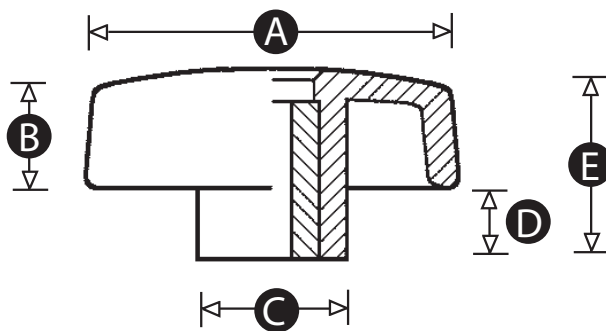

DataSheet

Through Thread Wing Knob

Material

High impact resistant thermoplastic

Standard colour

Black

Finish

Matt

Female insert material

Brass

Part No.	A	B	C	D	E	Thread size
169345	40	12	15	8	20	M6
169367	50	15	15	9	24	M8
169373	60	18	19	12	30	M10