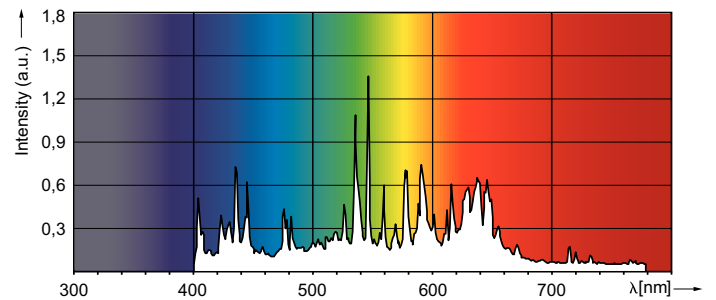

Luminous Efficacy (rated) (Nom)	105 lm/W
Color rendering index (CRI)	91
Arc Length O (Nom)	12.3 mm

Operating and Electrical	
Power Consumption	250.0 W
Voltage (Nom)	93 V
Voltage (Nom)	93 V

Controls and Dimming	
Dimmable	No

MASTERC colour CDM-T

Mechanical and Housing

Bulb Finish	Clear
Bulb Shape	T24 [T 24mm]

Approval and Application

Energy Efficiency Class	F
Mercury (Hg) Content (Max)	20 mg
Mercury (Hg) Content (Nom)	20.0 mg
Energy Consumption kWh/1000 h	250 kWh
EPREL Registration Number	473354

Dimensional drawing

Product	D (max)	O	L (min)	L (max)	L	C (max)
MASTERC CDM-T 250W/942 G12 1CT/12	25 mm	12.3 mm	71.5 mm	73.5 mm	72.5 mm	135 mm

Photometric data

Light Distribution Diagram - MASTERC CDM-T 250W/942 G12 1CT/12

Spectral Power Distribution Colour - MASTERC CDM-T 250W/942 G12 1CT/12

MASTERC colour CDM-T

Lifetime

Lumen Maintenance Diagram - MASTER CDM-T 250W/942 G12 1CT/12

Life Expectancy Diagram - MASTER CDM-T 250W/942 G12 1CT/12