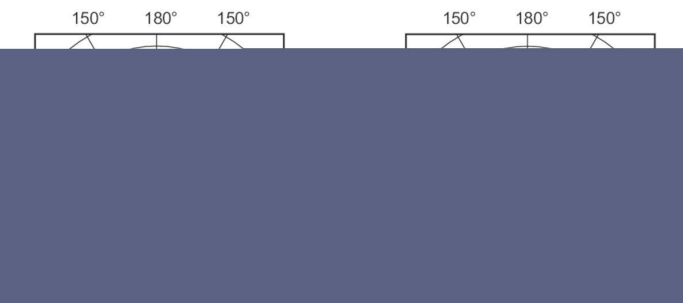

Luminous Efficacy (rated) (Nom)	105 lm/W
Color rendering index (CRI)	91
Arc Length O (Nom)	12.3 mm

Operating and Electrical	
Power Consumption	250.0 W
Voltage (Nom)	93 V
Voltage (Nom)	93 V

Controls and Dimming	
Dimmable	No

Dimensional drawing

Product	D (max)	O	L (min)	L (max)	L	C (max)
MASTERC CDM-T 250W/942 G12 1CT/12	25 mm	12.3 mm	71.5 mm	73.5 mm	72.5 mm	135 mm

Photometric data

Light Distribution Diagram - MASTERC CDM-T 250W/942 G12 1CT/12