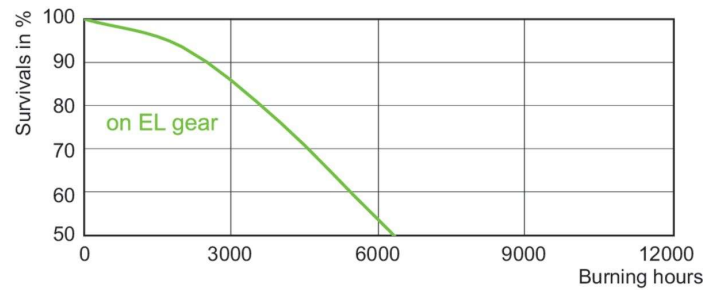

MASTERC colour CDM-T

Lifetime

Lumen Maintenance Diagram - MASTER CDM-T 250W/942 G12 1CT/12

Life Expectancy Diagram - MASTER CDM-T 250W/942 G12 1CT/12