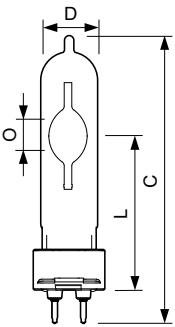

Product data

General Information	
Cap-Base	G12 [G12]
Operating Position	UNIVERSAL [Any or Universal (U)]
Flux measurement reference	Sphere
Life to 50% Failures (Nom)	15,000 hour(s)

Light Technical	
Color Code	942 [CCT of 4200K]
Luminous Flux	26,250 lm
Color Designation	Cool White (CW)
Chromaticity Coordinate X (Nom)	0.371
Chromaticity Coordinate Y (Nom)	0.366
Correlated Color Temperature (Nom)	4200 K

MASTERC colour CDM-T

Mechanical and Housing

Bulb Finish	Clear
Bulb Shape	T24 [T 24mm]

Approval and Application

Energy Efficiency Class	F
Mercury (Hg) Content (Max)	20 mg
Mercury (Hg) Content (Nom)	20.0 mg
Energy Consumption kWh/1000 h	250 kWh
EPREL Registration Number	473354

Product Data

Order product name	MASTERC CDM-T 250W/942 G12 1CT/12
--------------------	-----------------------------------

Full product name	MASTERC CDM-T 250W/942 G12 1CT/12
Full product code	871150021112515
Order code	928094205131
Material Nr. (12NC)	928094205131
Numerator - Quantity Per Pack	1
EAN/UPC - Product/Case	8711500211125
Numerator - Packs per outer box	12
EAN/UPC - Case	8711500211132

Dimensional drawing

Product	D (max)	O	L (min)	L (max)	L	C (max)
MASTERC CDM-T 250W/942 G12 1CT/12	25 mm	12.3 mm	71.5 mm	73.5 mm	72.5 mm	135 mm

Photometric data

Light Distribution Diagram - MASTERC CDM-T 250W/942 G12 1CT/12