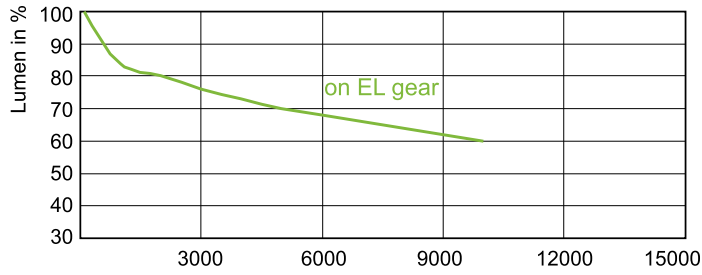

MASTERC colour CDM-T

Lifetime

Lumen Maintenance Diagram - MASTER CDM-T 250W/942 G12 1CT/12

Life Expectancy Diagram - MASTER CDM-T 250W/942 G12 1CT/12