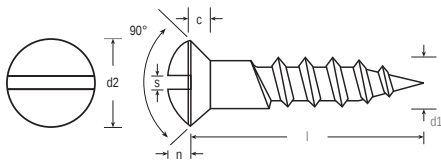

ENGLISH

Datasheet

Slotted Round Stainless Steel A2-304 Woodscrew to DIN 96

RS Stock No **4833078**
Size **4.0 x 40mm**

| d1 | 3.5mm | 4.0mm | 5.0mm | 5.5mm |
|----|-----------|-------|-------|-------|
| d2 | 6.5 | 7.5 | 9.2 | 10.2 |
| n | max. 1.93 | 2.2 | 2.5 | 2.75 |
| s | 0.8 | 1.0 | 1.2 | 1.2 |
| c | min. 1.4 | 1.6 | 2 | 2.2 |

Please view our full range listing below

| RS Stock No | Size (mm) |
|-------------|-----------|
| 4833056 | 3.5 x 20 |
| 1443530 | 4.0 x 20 |
| 4833062 | 4.0 x 25 |
| 1443531 | 4.0 x 30 |
| 4833078 | 4.0 x 40 |
| 4833084 | 5.0 x 40 |