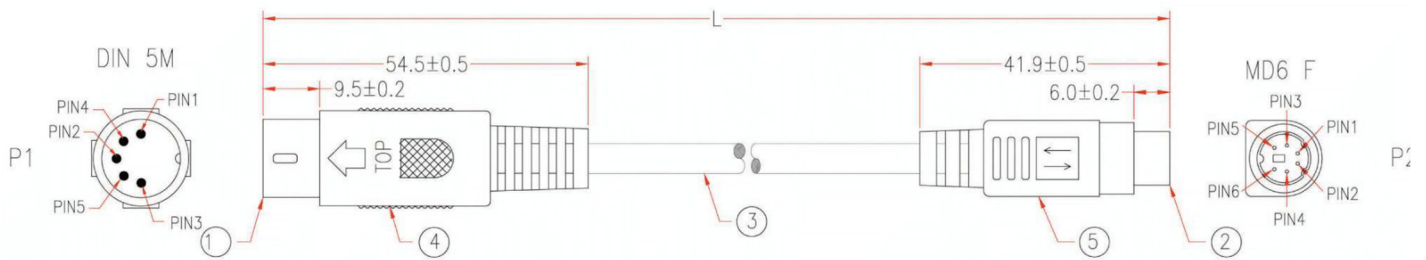

Datasheet

RS PRO 15cm 5 DIN Male - 6 Pin Mini DIN Female

Stock number: 182-8518

EN

The RSPRO 15cm 5 pin DIN Male to 6 pin mini DIN Female keyboard adapter is a beige leaded adapter to convert a PS2 keyboard to an AT port on a PC.

The connector hoods are also made of beige PVC and have a strain relief to prevent the jacket splitting around the boot.

	BLACK HEAT SHRINK TUBE $\phi 1.0 \times 8\text{mm}$	1	M743
5	MOLDED PE COLOR TRANSPARENT		M280
	MOLDED PVC BEIGE		M304
	BLACK HEAT SHRINK TUBE $\phi 1.0 \times 10\text{mm}$	1	M743
4	MOLDED PE COLOR TRANSPARENT		M280
	MOLDED PVC BEIGE		M304
3	NON-UL 4C 28AWG, ALUM-MYLAR FOIL SHIELDING WITH DRAIN WIRE, OD 5.0mm, JACKET BEIGE,	L-15mm	M304
2	MINI DIN 6 FEMALE, GOLD FLASH ON CONTACTS, BLACK INSULATOR	1	M108
1	DIN5 MALE, NICKEL PLATED ON CONTACTS, BLACK INSULATOR	1	M108