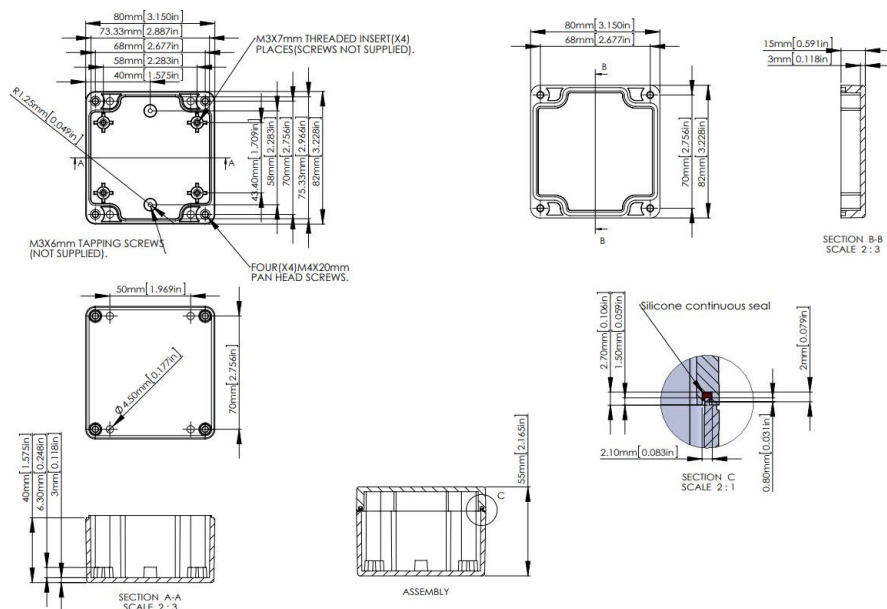

## 82 x 80 x 55mm

**multicomp** PRO

**RoHS  
Compliant**

### Specifications

Dimensions : 82mm × 80mm × 55mm  
 Material : High impact ABS plastic/Polycarbonate  
 Color : Dark gray/Light gray  
 Waterproof : Yes  
 Ingress Protection Rating : IP68

### Part Number Table

Description	Part Number
Sealed Enclosure, ABS, Dark Gray, 82 x 80 x 55mm, IP68	MP009887
Sealed Enclosure, PC, Light Gray, 82 x 80 x 55mm, IP68	MP009851
Sealed Enclosure, PC, Light Gray, 82 x 80 x 55mm, IP68 with Clear Lid	MP009869