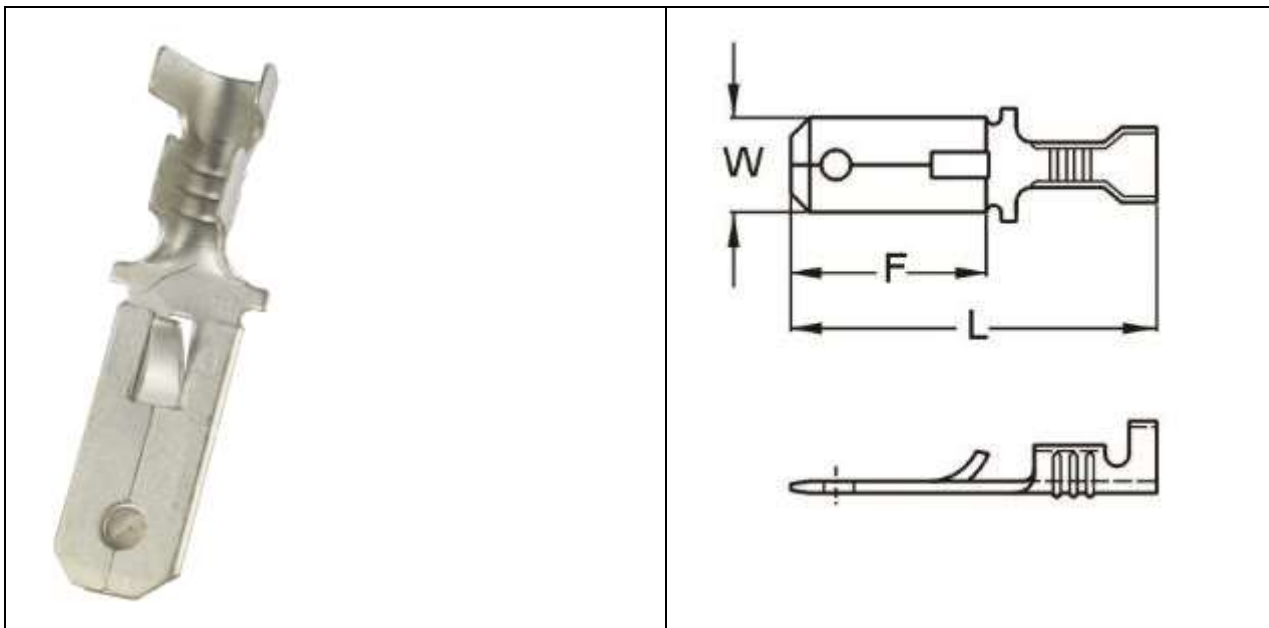

EN

Datasheet

RS PRO OPEN BARREL MALE DISCONNECTORS

Stock number: **2055265**

TERMINAL MATERIAL: BRASS

TERMINAL SURFACE TREATMENT: TIN PLATED

MATCHING: 0.032X0.250 INCH (0.8X6.35MM)

WIRE RANGE: 16-14 A.W.G. (1.5-2.5mm²)

MATCHING	DIMENSION inch(mm)			FIGURE
	W	F	L	
.032X.250 0.8X6.35	0.244 6.2	0.512 13	0.967 24.6	