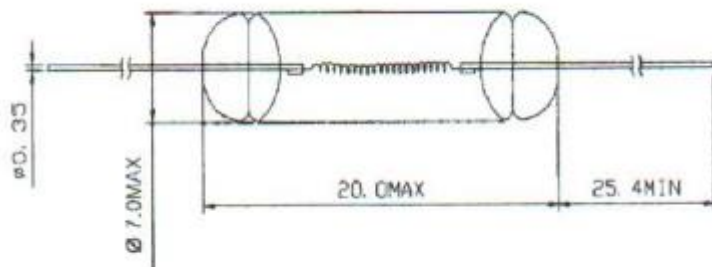

### Dimensions: (mm)

Structure		Design Characteristics	
Bulb Type	T6.2 Clear	Voltage	5/8V
Bulb Diameter	7.0Max	Amperage	250mA $\pm$ 10%
Length	20.0Max	Filament Type	Vacuum Type
Base Type	Axial	Luminous Flux	5Lm $\pm$ 20%
		Life Hours	5000Hours