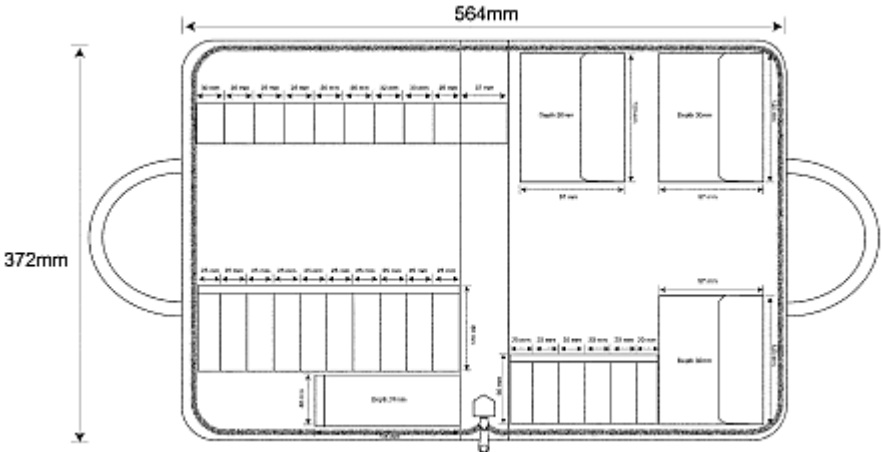

## RS Pro PVC Tool Wallet 370mm x 260mm x 45mm (Closed)

Stock No: 707-7262

# Dimensions:

# Specifications

- Material: PVC
- Length Closed: 370mm
- Width Closed: 260mm
- Depth Closed: 45mm
- Lock Type: Zipper