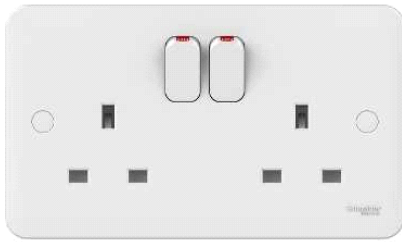

GGBL3020S

Lisse - switched socket - 13 A - 230 V - 2 gangs - white

Main

Range	Lisse
Aesthetic name	White moulded
Product or component type	Switched socket
Device presentation	Complete product
Outlet standard	British
Colour tint	Matt white
Quantity per set	Set of 1
Type of packing	Bag

Complementary

Switch function	1-pole
Rated current	13 A, 230 V AC 50 Hz :
Actuator	Rocker
Number of gangs	2 gangs
Pilot light	Without LED
Fixing mode	By screws
Connections - terminals	Screw terminals
Material	Urea (carbamide)
Type of installation	Indoor
Depth	149 mm
Width	87 mm
Height	36 mm
Product weight	0.149 kg