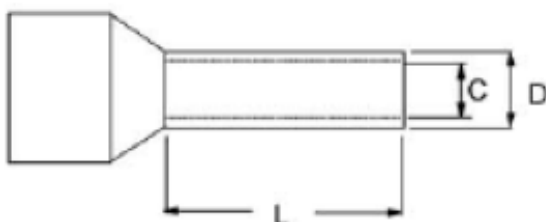

## RS Pro German Colour Coded Bootlace Ferrules

Dimensions (mm):

| Stock Number | Wire Size mm <sup>2</sup> | L  | C   | D   | German Colour |
|--------------|---------------------------|----|-----|-----|---------------|
| 157-1200     | 0.25                      | 8  | 0.8 | 1.1 | LIGHTBLUE     |
| 157-1222     | 0.34                      | 8  | 0.8 | 1.1 | TURQUOISE     |
| 458-746      | 0.5                       | 8  | 1   | 1.3 | ORANGE        |
| 458-752      | 0.75                      | 8  | 1.2 | 1.5 | WHITE         |
| 311-7915     | 0.75                      | 12 | 1.2 | 1.5 | WHITE         |
| 458-768      | 1                         | 8  | 1.4 | 1.7 | YELLOW        |
| 311-7921     | 1                         | 12 | 1.4 | 1.7 | YELLOW        |
| 458-774      | 1.5                       | 8  | 1.7 | 2   | RED           |
| 311-7937     | 1.5                       | 18 | 1.7 | 2   | RED           |
| 458-780      | 2.5                       | 8  | 2.3 | 2.6 | GREY          |
| 311-7943     | 2.5                       | 18 | 2.3 | 2.6 | BLUE          |
| 1571250      | 4                         | 12 | 2.8 | 3.2 | GREY          |
| 311-7959     | 4                         | 18 | 2.8 | 3.2 | GREY          |
| 1571266      | 6                         | 12 | 3.5 | 3.9 | BLACK         |
| 311-7965     | 6                         | 18 | 3.5 | 3.9 | BLACK         |
| 157-3931     | 10                        | 12 | 4.5 | 4.9 | IVORY         |
| 311-7892     | 16                        | 12 | 5.8 | 6.2 | GREEN         |
| 311-7909     | 25                        | 16 | 7.5 | 7.9 | BROWN         |