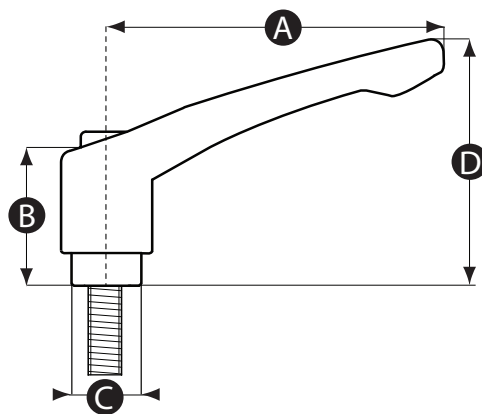

DataSheet

Male Indexed Clamping Handle

ENGLISH

Handle Material

Reinforced nylon (15% glass filled PA6)

Thread Material

Chemically blackened steel boss and ratchet with allen key fixing screw.

Male Thread

Steel as standard.

Handle Colours

Black handle as standard.

| Part No. | A | B | C | D | Thread size | Thread length (mm) | Thread material | Handle Colour |
|----------|----|----|----|----|-------------|--------------------|-----------------|---------------|
| 478141 | 42 | 25 | 10 | 38 | M6 | 16 | Steel | Black |
| 478147 | 42 | 25 | 10 | 38 | M6 | 20 | Steel | Black |
| 478157 | 42 | 25 | 10 | 38 | M6 | 32 | Steel | Black |
| 478163 | 65 | 31 | 14 | 50 | M8 | 16 | Steel | Black |
| 478153 | 65 | 31 | 14 | 50 | M8 | 20 | Steel | Black |
| 478462 | 65 | 31 | 14 | 50 | M8 | 25 | Steel | Black |
| 478286 | 65 | 31 | 14 | 50 | M8 | 32 | Steel | Black |
| 478113 | 65 | 31 | 14 | 50 | M8 | 40 | Steel | Black |
| 478119 | 83 | 36 | 16 | 60 | M10 | 20 | Steel | Black |
| 478337 | 83 | 36 | 16 | 60 | M10 | 32 | Steel | Black |
| 478333 | 83 | 36 | 16 | 60 | M10 | 40 | Steel | Black |
| 478197 | 83 | 36 | 16 | 60 | M10 | 50 | Steel | Black |
| 478371 | 83 | 36 | 16 | 60 | M12 | 50 | Steel | Black |
| 478416 | 83 | 36 | 16 | 60 | M12 | 63 | Steel | Black |