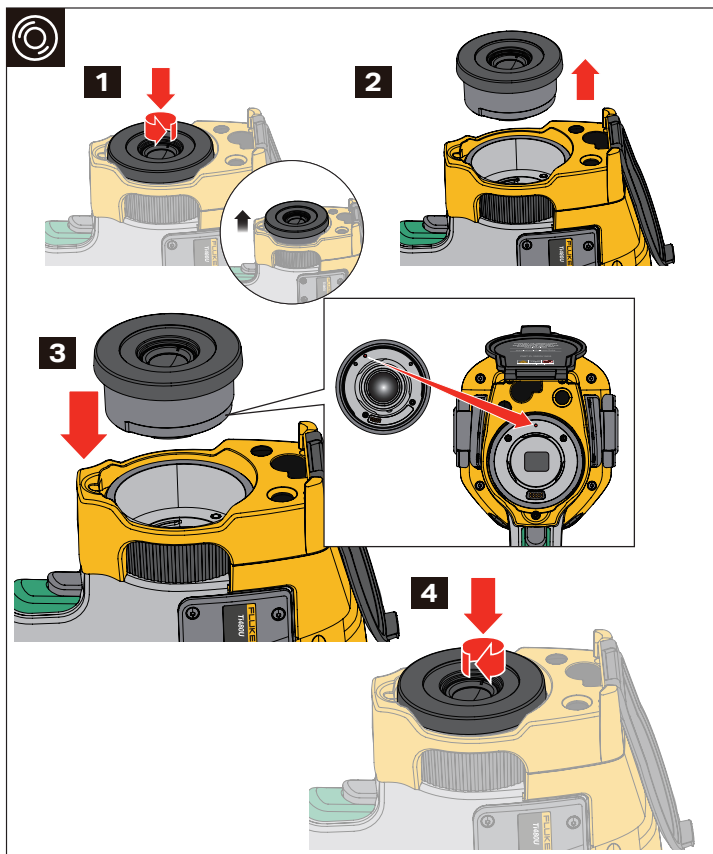

1 Bluetooth®

F2 > Settings > Connection > Bluetooth(on) > Headset

2 [Microphone icon] / [Text icon]

F2 > Gallery > Edit > Edit >

Voice Annotation / Text Annotation

Menu

Scale mode	ROI	Parameters	Auto	38.6
Palettes	Text Annotation	Voice Annotation		
File Property	2022-12-29	FLUKE		
Confirm	Cancel			12.8