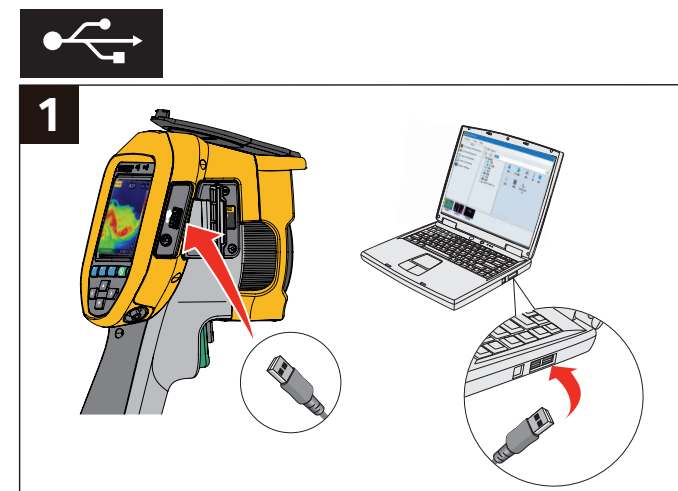

1 Bluetooth®

F2 > Settings > Connection > Bluetooth(on) > Headset

2 [Microphone icon] / [Text icon]

F2 > Gallery > Edit > Edit >

Voice Annotation / Text Annotation

Menu

Scale mode	ROI	Parameters	Auto	38.6
Palettes	Text Annotation	Voice Annotation		
File Property	2022-12-29	FLUKE		
Confirm	Cancel			12.8