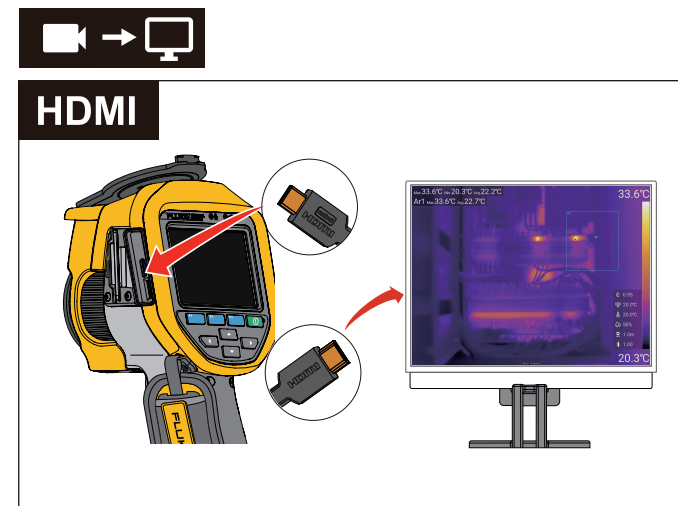

1 Bluetooth®

F2 > Settings > Connection > Bluetooth(on) > Headset

2 [Microphone icon] / [Text icon]

F2 > Gallery > Edit > Edit >

Voice Annotation / Text Annotation

Menu

Scale mode	ROI	Parameters	Auto	38.6
Palettes	Text Annotation	Voice Annotation		
File Property	2022-12-29	FLUKE		
Confirm	Cancel			12.8