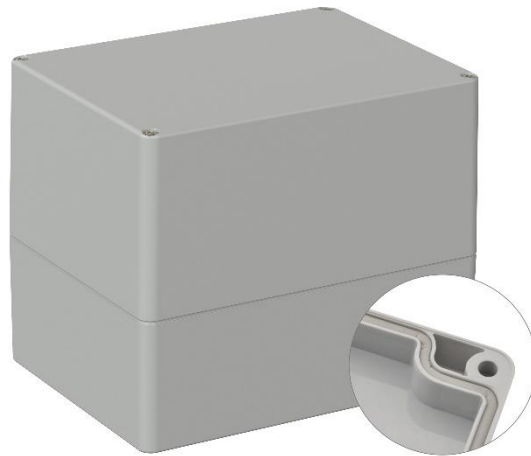

# RS PRO ABS Enclosure, Light Grey, IP66

Stock No: **201-0202****Technical Specifications:**

Body Material	ABS
Length	160 mm
Width	120 mm
Height	140 mm
IP	IP66
Colour	Light Grey