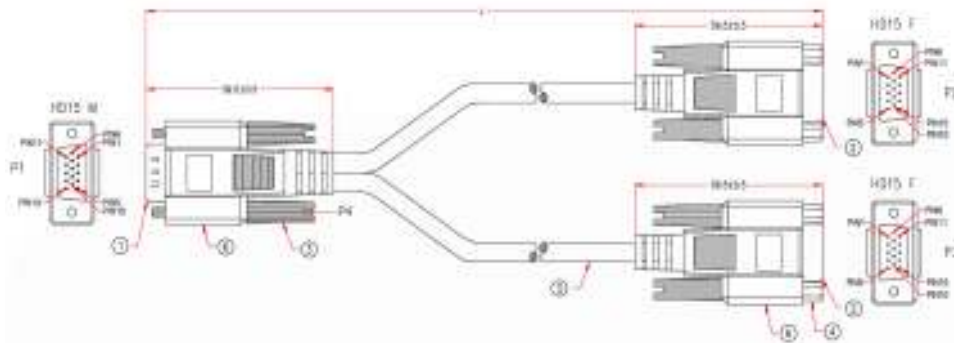

Datasheet

RS PRO 20cm VGA/SVGA HD15 Male to 2 x Female Cable - Black

Stock number: 195-4277

EN

Our RS PRO 20cm monitor splitter cable comes with a high density 15 pin male to two high density 15 pin female connectors which are commonly known as a VGA or SVGA connector. It has all pins connected to support DDC on widescreen monitors.

The jacket and the connector hoods are made of beige PVC.

The female connectors come with attached hex nuts so the that cable can be locked into a male connector, this stops the risk of the connection coming apart and causing connection issues.

The SVGA connector is one of the most common video connectors found on computers. SVGA is an analogue signal which is slowly being replaced by digital cables such as HDMI and DisplayPort.

| P2 | P1 | P3 | |
|--------|--------|--------|-------------|
| 1 | 1 | 1 | BLACK |
| 2 | 2 | 2 | BROWN |
| 3 | 3 | 3 | RED |
| 4 | 4 | 4 | ORANGE |
| 5 | 5 | 5 | YELLOW |
| 6 | 6 | 6 | GREEN |
| 7 | 7 | 7 | BLUE |
| 8 | 8 | 8 | PURPLE |
| 9 | 9 | 9 | GREY |
| 10 | 10 | 10 | WHITE |
| 11 | 11 | 11 | PINK |
| 12 | 12 | 12 | LIGH GREEN |
| 13 | 13 | 13 | LIGH BLUE |
| 14 | 14 | 14 | BROWN/BLACK |
| 15 | 15 | 15 | RED/BLACK |
| SHIELD | SHIELD | SHIELD | |