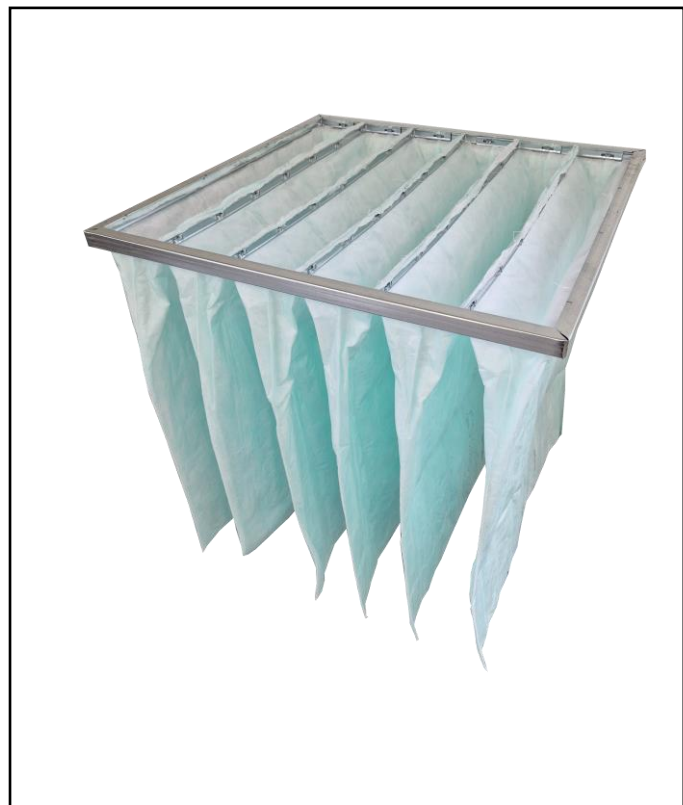

FEATURES

- 100% Polyester Filter Media
- Dual-Layer Media
- Conical Stitched Pockets for optimal airflow
- Rolled Safety Edge to Frame
- Hydrophobic Media
- Fire Retardant
- Low Price
- ePM10 Filter

RS PRO Ecoflow M6 Filter 24 X 20 X 15

RS Stock No.: 2551121

RS Professionally Approved Products bring to you professional quality parts across all product categories. Our product range has been tested by engineers and provides a comparable quality to the leading brands without paying a premium price.

Product Description

The Ecoflow, fire rated range of bag filters are used widely in government buildings, hospitals and other sensitive areas. This grade of filter is suitable for air condition to offices, theatres, computer rooms and spray booths.

General Specifications

Filter Size Actual HxWxD (mm)	592 x 490 x 360 mm
Header Depth	20 mm
Number of Pockets	6
Grade EN779:2012	M6
Filter Class ISO 16890	ePM10 > 70%
Rated Capacity	1295 m ³ /hr
Energy Rating	E
Initial Pressure Drop	55 Pa
Final Pressure Drop*	155 Pa
*Final Recommended Pressure Drop to EN13053:2019	
Maximum Operating Temperature 80C	