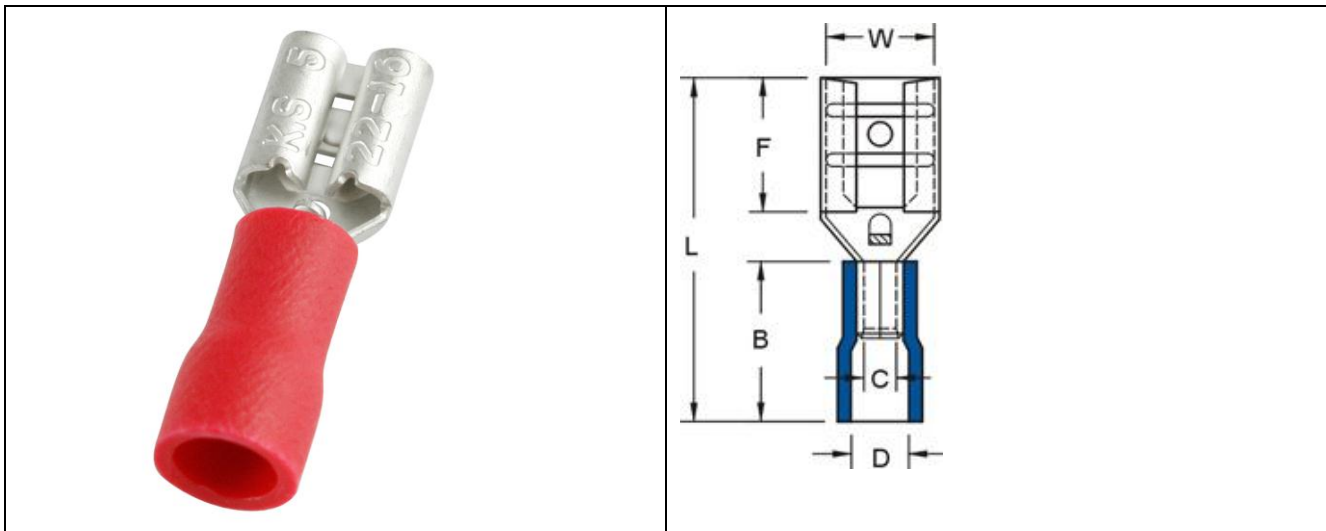

Datasheet

RS PRO VINYL-INSULATED FEMALE DISCONNECTORS

Stock number: 178-8327

MAXIMUM ELECTRIC CURRENT:

A.W.G.	22	20	18	16
AMP.	3	4	7	10

MAXIMUM ELECTRICAL RATING: 75° C 300 VOLTS MAX.

INSULATION MATERIAL: VINYL

TERMINAL MATERIAL: BRASS

INSULATION COLOR: RED

TERMINAL BARREL I.D.: C=1.7MM

WIRE RANGE A.W.G. mm ²	ITEM NO.	NEMA TAB	DIMENSION inch(mm)					
			W	F	L	B	D	T
22-16 A.W.G. 0.5-1.5 mm ²	<input type="checkbox"/> 178-8327	.020X.187 (0.5X4.75)	0.197 5	0.252 6.4	0.748 19	0.394 10	0.157 4.000	0.014 0.35