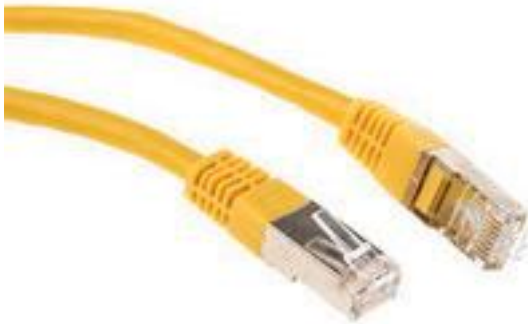

## RS Pro 1m Straight Through Cat6 Ethernet Cable Assembly, S/FTP Yellow PVC

RS Stock No: **411-520**

### Product Details

RS Pro Cat6 cable assembly in yellow colour, is 1 m long and has straight through wiring configuration. Patch cable is ideal for networking connections between devices. Prepared double-shielded twisted pair cable has screened RJ-45 connectors on both ends. It is durable due to moulded kink protection. The flexible cable is suitable for narrow bending. Plugs have gold plated contacts. 1:1 contact settings are in accordance with the EIA/TIA 568 standard. It has 4-pair stranded wire construction. Complete braid shielding and the pairs are shielded with aluminium clad polyester foil.

### Features and Benefits

- Double-shielded twisted pair connection cable
- Pair-shielded in aluminium-laminated foil, tin-plated copper braided shielding throughout
- Durable with spray-on kink protection

**Specifications:**

Cable Type	Cat6, Ethernet, Double Shielded Twisted Pair
Connector A Gender	Male
Connector A Type	Standard RJ45
Connector A	Plug
Connector B Gender	Male
Connector B Type	Standard RJ45
Connector B	Plug
Length	1 m
Outer Sheath Material	PVC
Sheath Colour	Yellow
Shield Type	S/FTP
Standards Met	EIA/TIA 568, RoHS Compliant
Wiring Configuration	Straight Through
American Wire Gauge	23 AWG
Conductor Strand Type	Stranded