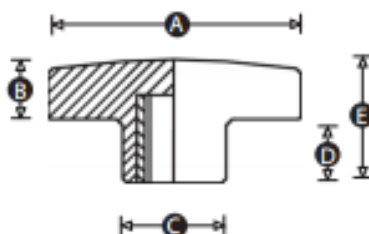

Datasheet

Stock No: 702-7752

RS Pro Thermoplastic Knob, M12 x 18

Material

High impact resistant thermoplastic

Standard colour

Black

Finish

Matt

Female insert material

Steel or stainless steel

Part No.	A	B	C	D	E	Thread size	Material	Insert material
7027715	38	11	16	12	23	M8	Polypropylene	Steel
7027718	50	11	20	15	26	M8	Polypropylene	Steel
7027740	50	11	20	15	26	M8	Polypropylene	Stainless steel
7027759	50	11	20	15	26	M10	Polypropylene	Stainless steel
7027712	60	14	24	15	29	M10	Polypropylene	Steel
7027721	60	14	24	15	29	M12	Polypropylene	Steel
7027752	60	14	24	15	29	M12	Polypropylene	Stainless steel