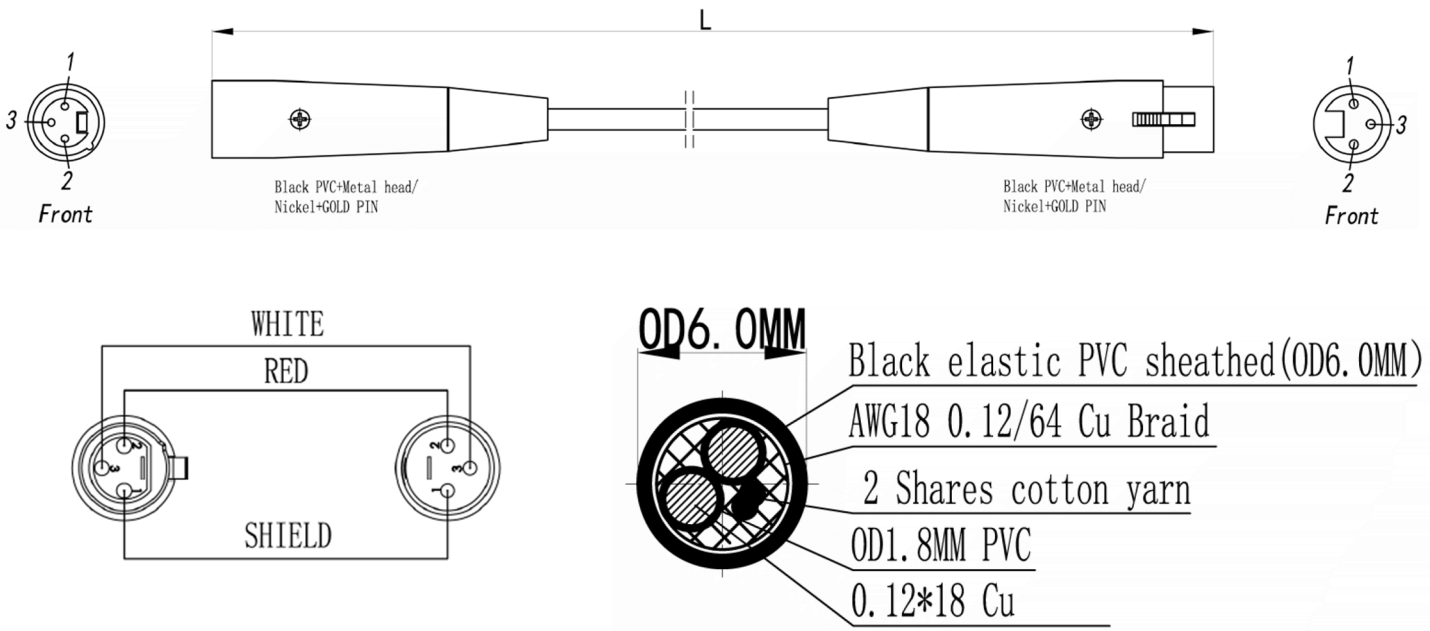

Datasheet

RS PRO 15m XLR Male to Female Cable, Silver Connectors

Stock number: 192-4439

EN

The RS PRO 15 metre, XLR extension cable has a jack plug to a socket both with metal boots.

The connectors are nickel and have a strain relief to help avoid the cable splitting around the edge of the boot. The cable flex is made of 18 AWG copper wire and has a copper braid for extra shielding. The cable flex has a black PVC jacket and an outer diameter of 6mm.

XLR cables are generally use for sound, video and lighting equipment.