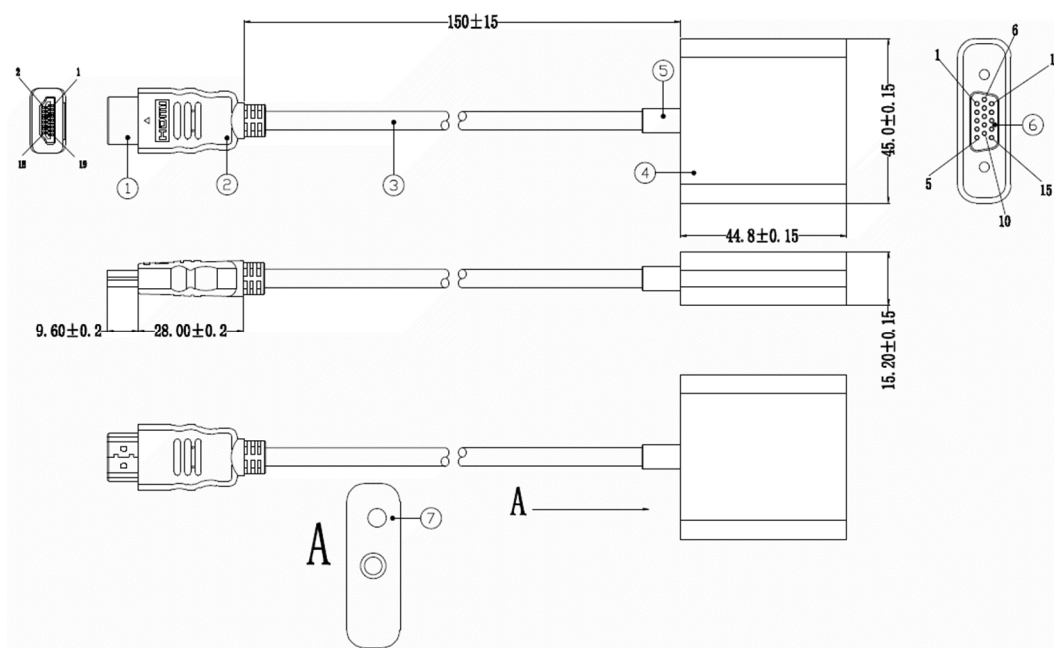

Datasheet

RS PRO 15CM HDMI (SOURCE) MALE TO VGA (DISPLAY) FEMALE with AUDIO

Stock number: 195-4345

EN

The RS PRO HDMI male to VGA female adapter converts a HDMI source to a VGA display. The VGA shell is made from black ABS with a 15cm cable flex which has a PVC jacket. The HDMI connector is made from nickel and has gold plated pins.

Our adapter also comes with a 3.5mm stereo jack to allow the audio to connect to speakers.