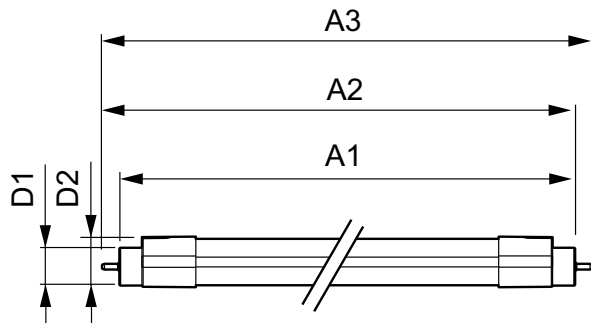

Essential LED tubes T5 Mains

MASTER LEDtube 600mm 7.5W865 G5 I

The Essential LEDtube T5 is an affordable LED solution suitable for replacing T5 fluorescent lamps. Thanks to a unique design, Philips Essential LED tube T5 Mains can be directly installed in luminaires operating on mains power connection. The product provides a natural lighting effect for use in general lighting applications, as well as instant energy savings – an environmentally friendly solution.

Product data

| General Information | |
|--|-----------------------|
| Cap base | G5 [G5] |
| Nominal lifetime (nom.) | 40000 h |
| Switching cycle | 50000X |
| Light Technical | |
| Colour Code | 865 [CCT of 6,500 K] |
| Technical Beam Angle (Nom) | 160 ° |
| Lamp Luminous Flux 25°C EL (Nom) | 800 lm |
| Colour Temperature, horizontal (Nom) | 6500 K |
| Colour consistency | <6 |
| Colour Rendering Index,horiz (Nom) | 83 |
| LLMF at end of nominal lifetime (nom.) | 70 % |
| Operating and Electrical | |
| Input frequency | 50 to 60 Hz |
| Power (Rated) (Nom) | 7.5 W |
| Starting time (nom.) | 0.5 s |
| Warm-up time to 60% light (nom.) | 0.5 s |
| Power factor (nom.) | 0.9 |

Essential LED tubes T5 Mains

| | |
|-------------------------------|--|
| Approval marks | RoHS compliance KEMA Keur certificate CE marking |
| Energy Consumption kWh/1000 h | 9 kWh |
| Product Data | |
| Full product code | 694793910976000 |
| Order product name | MASTER LEDtube 600mm 7.5W865 G5 I |
| EAN/UPC – product | 6947939109760 |

Dimensional drawing

TLED T5 19V 7.5W-14W 800lm160D 6500K G5

| Product | D1 | D2 | A1 | A2 | A3 |
|-----------------------------------|---------|---------|----------|----------|----------|
| MASTER LEDtube 600mm 7.5W865 G5 I | 15.8 mm | 21.0 mm | 548.0 mm | 555.0 mm | 562.0 mm |