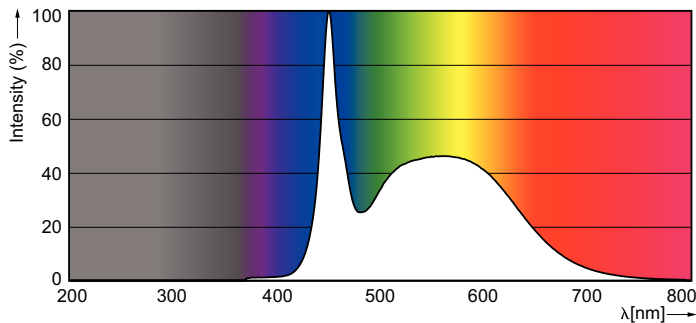

LED Lamps, LEDtubes, MASTER LEDtube 600mm 7.5W 6500K G5 I