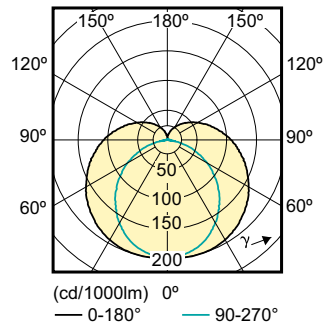

Essential LED tubes T5 Mains

| | |
|-------------------------------|--|
| Approval marks | RoHS compliance KEMA Keur certificate CE marking |
| Energy Consumption kWh/1000 h | 9 kWh |
| Product Data | |
| Full product code | 694793910976000 |
| Order product name | MASTER LEDtube 600mm 7.5W865 G5 I |
| EAN/UPC – product | 6947939109760 |

| | |
|---------------------------------|--------------|
| Order code | 929001155010 |
| Numerator – quantity per pack | 1 |
| Numerator – packs per outer box | 20 |
| Material no. (12NC) | 929001155010 |
| Net weight (piece) | 0.076 kg |

Dimensional drawing

TLED T5 19V 7.5W-14W 800lm160D 6500K G5

| Product | D1 | D2 | A1 | A2 | A3 |
|-----------------------------------|---------|---------|----------|----------|----------|
| MASTER LEDtube 600mm 7.5W865 G5 I | 15.8 mm | 21.0 mm | 548.0 mm | 555.0 mm | 562.0 mm |

Photometric data

LED Lamps, LEDtubes, MASTER LEDtube 600mm 7.5W 6500K G5 I

LED Lamps, LEDtubes, MASTER LEDtube 600mm 7.5W 6500K G5 I

Essential LED tubes T5 Mains