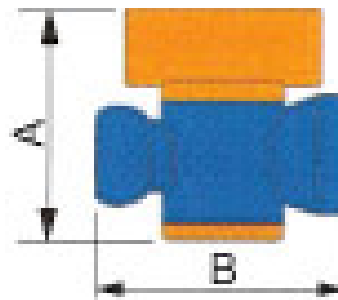

ENGLISH

Datasheet

RS Pro Coolant Hose 1/4" System In-Line Valves

RS Stock No: 623-5268

Specifications:

Electrically non-conductive

Rust proof

Chemically resistant

All parts interchangeable

Order Code	Manufacturers Code	Type/Size	A (mm)	B (mm)	Pack Qty
623-5268	CS-100-206	1/4" In-Line Valve	31	35	2