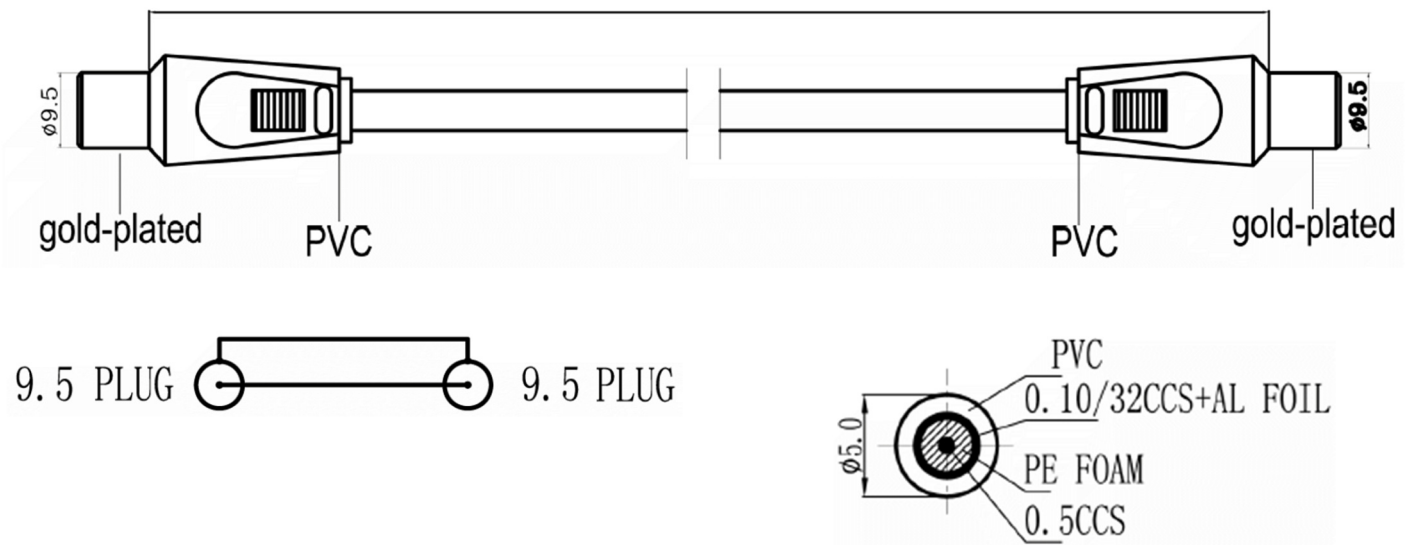

Datasheet

RS PRO 15m Coaxial Male to Male TV Cable, Black

Stock number: 192-4494

EN

The RS PRO 15 metre, 75-ohm coaxial TV cable has a black PVC jack and boots.

The inner core is a single, solid core and has a PE foam surrounding and is double shielded with a layer of aluminium foil and a CCS braid.

Coaxial TV cables are generally used to connect a TV aerial to a TV.

RoHS / REACH / CE