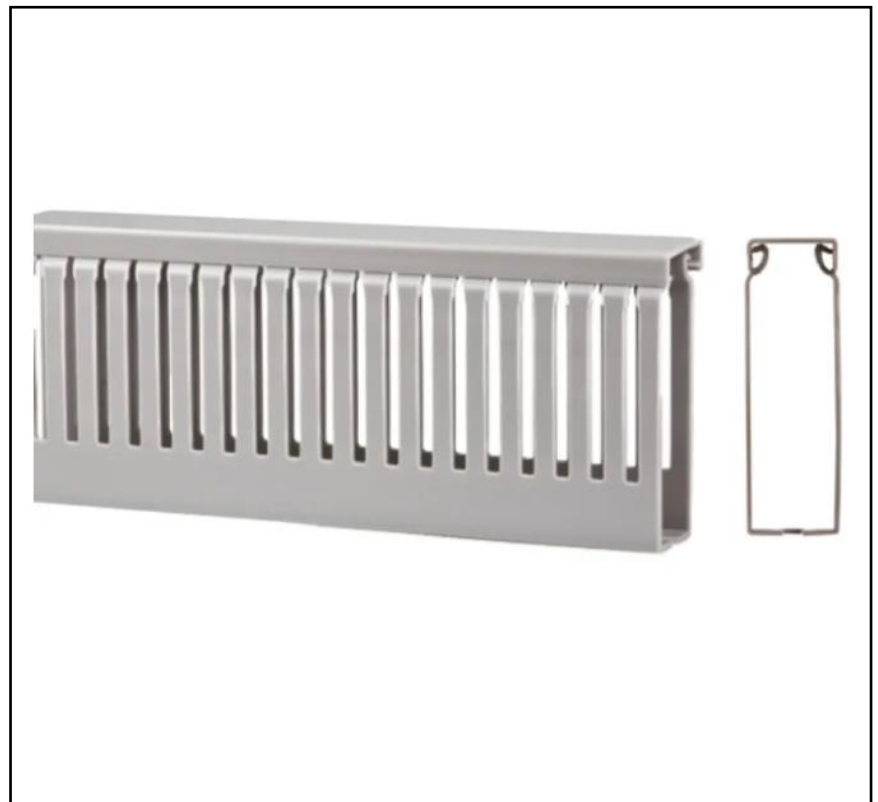

FEATURES

- Quick and easy install
- Clean grey finish
- Up to 85°C operating temperature
- High impact/Warp proof
- 4mm slot gap

RS PRO Grey Slotted Panel Trunking - Open Slot, W40 mm x D40mm, L2m, PVC

RS Stock No.: 758-9229

Product Description

RS PRO open slot industrial narrow trunking comes in grey PVC, giving that clean modern finish to any work area. Advantages to PVC cable trunking include high impact, warp-proof, self-extinguishing and the ability to wipe clean. The flat back allows you to fix it to the area the trunking will be applied to, allowing for a simple yet effective installation and secure cable organisation. Our trunking is a narrow box shape with a maximum operating temperature of 85°C, ideal for all of your cable and accessories management needs whilst providing that perfect finish.

General Specifications

Trunking/Chain Type	Slotted Panel Trunking
Material	PVC
Colour	Grey
Fire Behaviour	Self-extinguishing
Applications	Offices and indoor work spaces, at various lengths, Electrical workshops, Schools, Hospitals, Hotels and anywhere with customers walking amongst cables