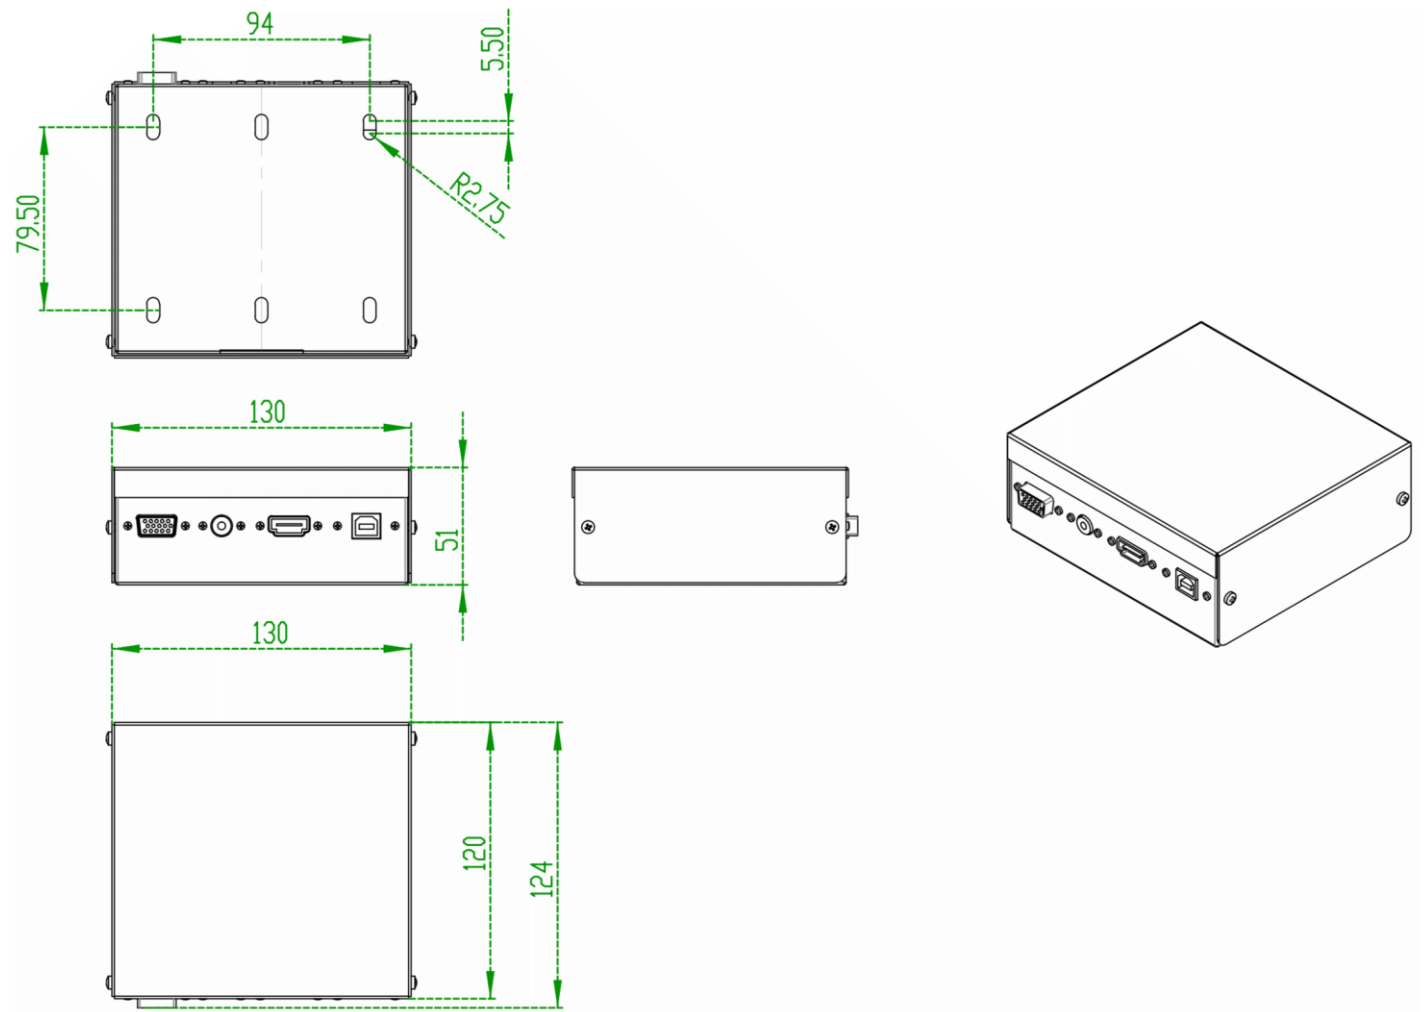

### RS PRO 4 Port Metal Box with AV Modular Couplers - 10m USB Kit

Stock number: 2299944

EN

The RS-PRO Audio-Visual metal box has modular connector type so you can change/add as required, the connectors are coupler type so all you have to do is attach your cables. These boxes have mounting holes for walls or desktops. This AV metal box is supplied as a kit with 10m cables.

#### Box Features

- 3.5mm Stereo Coupler
- HDMI Coupler
- VGA Coupler
- USB Type B to Type A Coupler

#### Supplied Cables

- 1 x 10m SVGA Cable
- 1 x 10m 3.5mm Stereo Cable
- 1 x 10m HDMI Cable
- 1 x 10m Active USB2.0 Extension Cable
- 1 x 0.5m USB 2.0 Type A (M) to Type A (M) Data Cable

## Box Dimensions

RoHS / REACH / CE