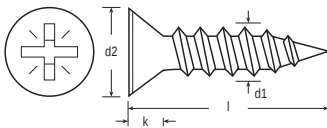

ENGLISH

Datasheet

Recessed Countersunk Stainless Steel A2-304 Woodscrew, to DIN 7997

RS Stock No **1443524**
Size **3.0 x 16mm**

d1	No. 4 3.0mm	No. 6 3.5mm	No. 8 4.0mm	No. 10 5.0mm	No. 12 5.5mm
d2	5.6	6.5	7.5	9.2	10.2
k	1.65	1.13	2.2	2.5	2.75
Recess No.	1	2	2	2	3

Please view our full range listing below

RS Stock No	Size (mm)	RS Stock No	Size (mm)
1443524	3.0 x 16	4833185	5.0 x 30
1443525	3.0 x 20	4833191	5.0 x 40
1443526	3.0 x 25	4833208	5.0 x 50
1443527	3.5 x 16	4833214	5.0 x 65
4833090	3.5 x 20	1443528	5.0 x 75
4833113	3.5 x 25	1443529	5.0 x 100
4833129	3.5 x 30		
4833135	4.0 x 20		
4833141	4.0 x 25		
4833157	4.0 x 30		
4833006	4.0 x 40		
4833163	4.0 x 50		
4833179	5.0 x 25		