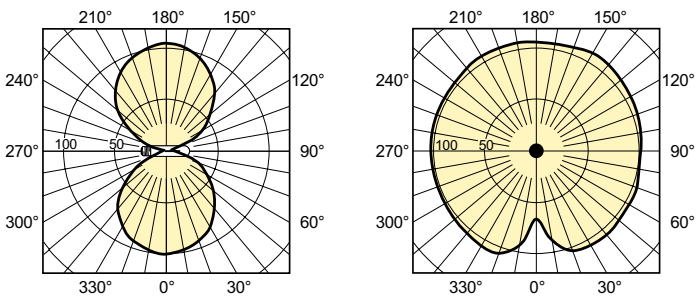

Photometric data

Light Distribution Diagram - MST SON-T PIA Plus 70W E E27

Spectral Power Distribution Colour - MST SON-T PIA Plus 70W E E27