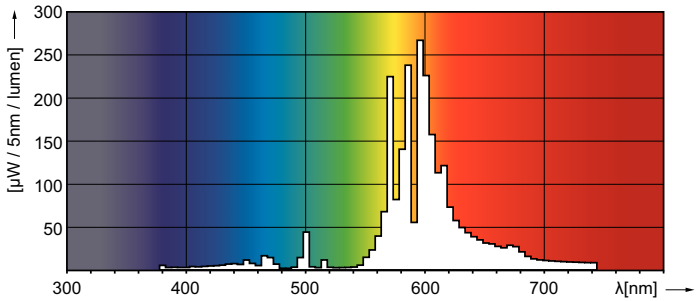

Photometric data

Light Distribution Diagram - MST SON-T PIA Plus 70W E E27

Spectral Power Distribution Colour - MST SON-T PIA Plus 70W E E27