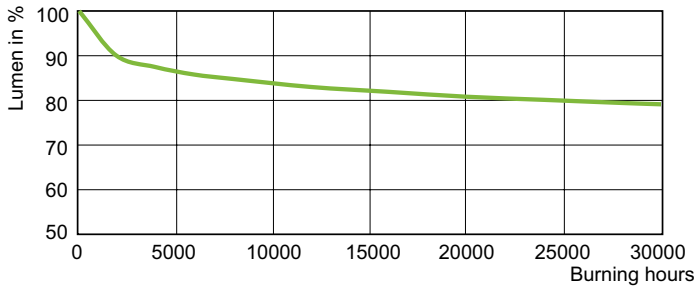

Lifetime

Lumen Maintenance Diagram - MST SON-T PIA Plus 70W E E27

Life Expectancy Diagram - MST SON-T PIA Plus 70W E E27