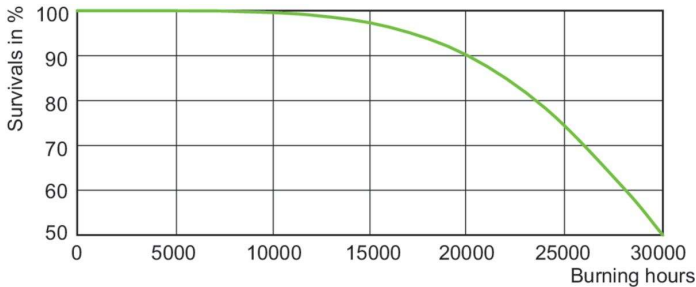

Lifetime

Lumen Maintenance Diagram - MST SON-T PIA Plus 70W E E27

Life Expectancy Diagram - MST SON-T PIA Plus 70W E E27