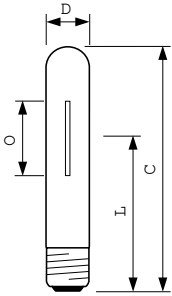

### Product data

General Information		Voltage (Nom)	
Cap-Base	E27 [E27]	93 V	
Operating Position	UNIVERSAL [Any or Universal (U)]	Controls and Dimming	
Life to 50% Failures (Nom)	30,000 hour(s)	Dimmable	Yes
Light Technical		Mechanical and Housing	
Color Code	220 [CCT of 2000K]	Bulb Finish	Clear
Luminous Flux	6,650 lm	Bulb Shape	T35 [T 35mm]
Chromaticity Coordinate X (Nom)	0.540	Approval and Application	
Chromaticity Coordinate Y (Nom)	0.420	Mercury (Hg) Content (Nom)	12.2 mg
Correlated Color Temperature (Nom)	1900 K	Energy Consumption kWh/1000 h	80 kWh
Luminous Efficacy (rated) (Nom)	90 lm/W	Product Data	
Arc Length O (Nom)	42 mm	Order product name	MST SON-T PIA Plus 70W E E27
Operating and Electrical		Full product name	MST SON-T PIA Plus 70W E E27
Power Consumption	74 W	Full product code	872790095093900
Voltage (Nom)	92 V		

## Dimensional drawing

Product	D (max)	O	L	C (max)
MST SON-T PIA Plus 70W E E27	36 mm	42 mm	104 mm	156 mm