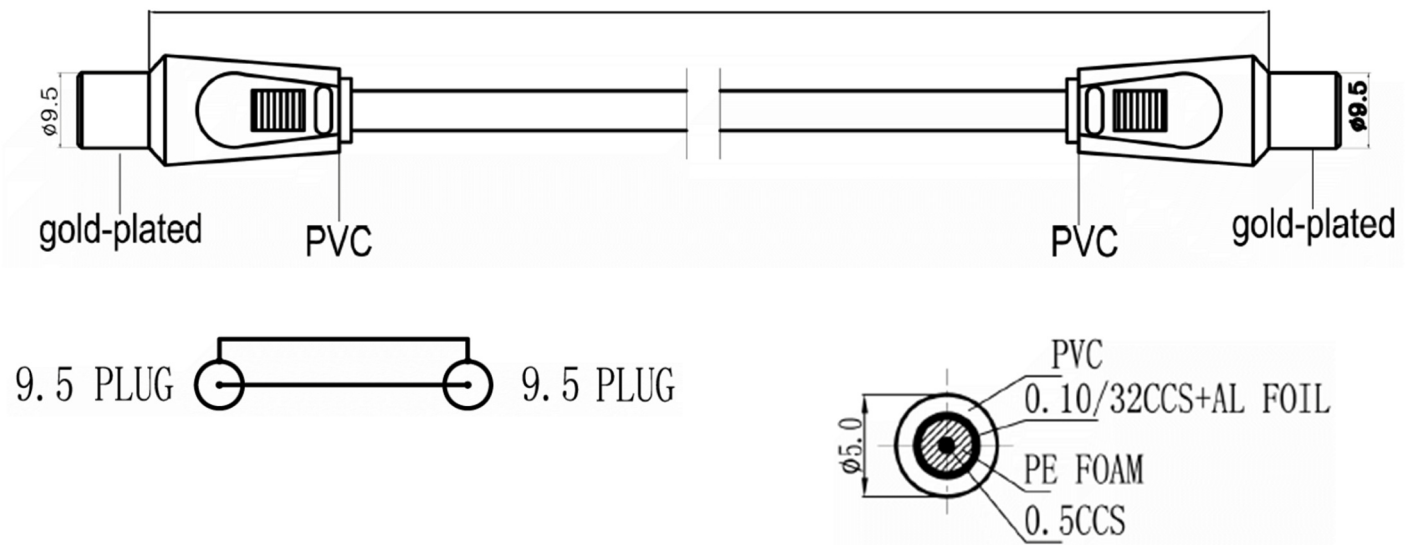

Datasheet

RS PRO 50m Coaxial Male to Male TV Cable, White

Stock number: 192-4502

EN

The RS PRO 50 metre, 75-ohm coaxial TV cable has a white PVC jack and boots.

The inner core is a single, solid core and has a PE foam surrounding and is double shielded with a layer of aluminium foil and a CCS braid.

Coaxial TV cables are generally used to connect a TV aerial to a TV.

RoHS / REACH / CE