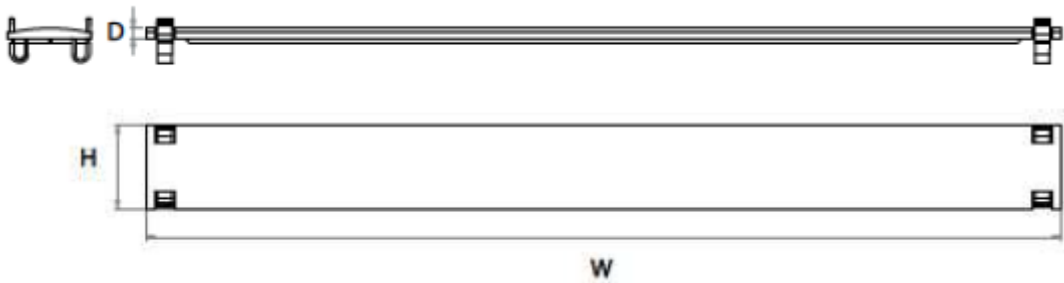

## 19in. Plastic Blanking Panels

Material: ABS

Description	Height U	Width mm	Depth mm	Colour	RS stock no.
Plastic Blanking Panel	1 U	483	6	Grey	802-0263
Plastic Blanking Panel	1 U	483	6	Black	802-0260