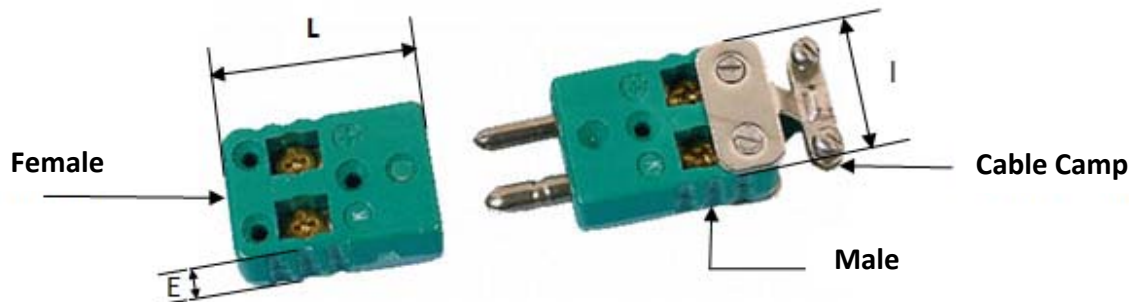

Data sheet

CONNECTOR TC

RS Stock No. 334-2694

ENGLISH

THERMOCOUPLE CONNECTOR	
MAXIMAL TEMPERATURE :	
<ul style="list-style-type: none"> Standard : 200°C Hight Temperature (HT) : 420°C 	
USE : Connector for thermocouple with quick connection without screwing (jab in)	
COLORS :	
<ul style="list-style-type: none"> <u>Standard :</u> <ul style="list-style-type: none"> K : Green J : Black S : Orange <u>High Temperature :</u> <ul style="list-style-type: none"> Red 	
DIMENSIONS : L = 33.34 mm; l = 25.4 mm; E = 12.7 mm	
OPTIONS : Cable camp	

Other Dimension :

Type \	J	K	S
Male			
Standard	334-2694	334-2672	
Standard HT		370-6650	370-6666

Type \	J	K	S
Female			
Standard	334-2717	334-2701	
Standard HT		370-6672	370-6694

	Code
Cable camp	334-6393