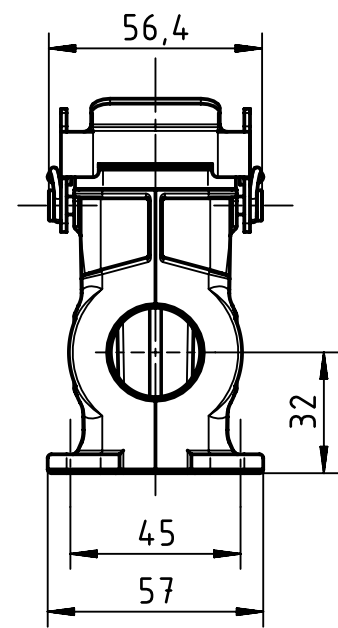

1 2 3 4 5 6

A

B

C

D

	FREE SIZE TOL':			TITLE		REV.
				RS Pro 16B surface mounted housing		A
	DRAWN BY	Limei.L	2018.3.21	SIZE	PART NUMBER	SHEET
	CHECKED BY	Andy.Y	2018.3.21		A4	1715711
APPROVED. BY	Steven.W	2018.3.21	SCALE 1:2	MATERIAL:	UNIT: mm	