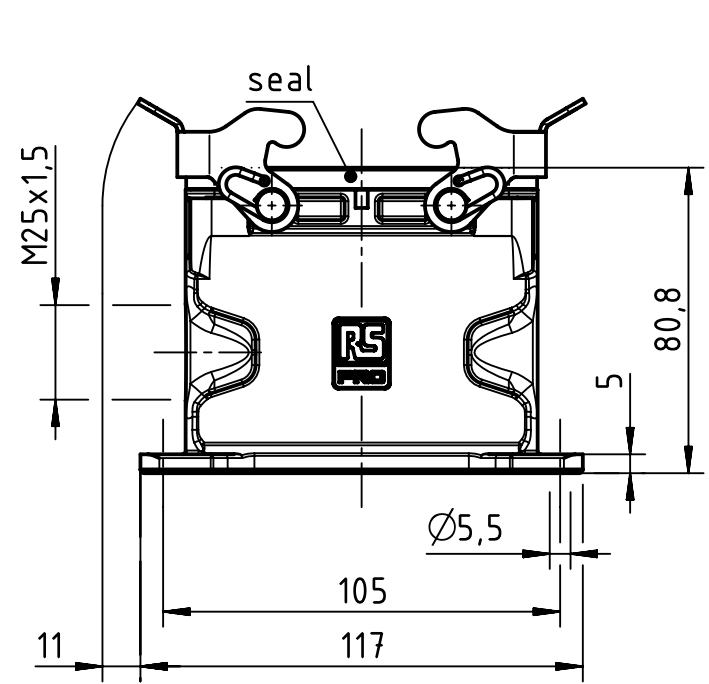

1 2 3 4 5 6

A

B

C

D

	FREE SIZE TOL':			TITLE		REV.
				RS Pro 16B surface mounted housing		A
	DRAWN BY	Limei.L	2018.3.21	SIZE	PART NUMBER	SHEET
	CHECKED BY	Andy.Y	2018.3.21		A4	1715711
APPROVED. BY	Steven.W	2018.3.21	SCALE 1:2	MATERIAL:	UNIT: mm	