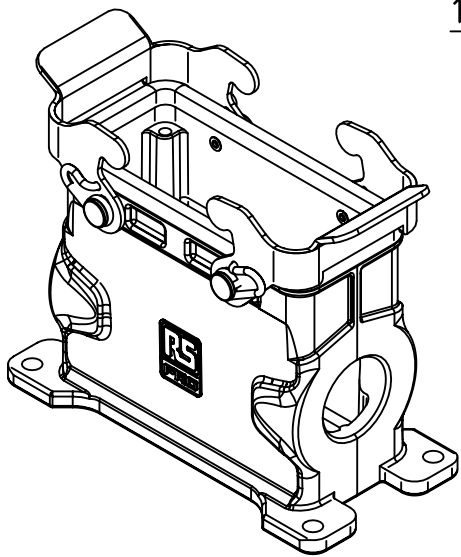

1 2 3 4 5 6

A

B

C

D

	FREE SIZE TOL':			TITLE		REV.
				RS Pro 16B surface mounted housing		A
	DRAWN BY	Limei.L	2018.3.21	SIZE	PART NUMBER	SHEET
	CHECKED BY	Andy.Y	2018.3.21		A4	1715711
APPROVED. BY	Steven.W	2018.3.21	SCALE 1:2	MATERIAL:	UNIT: mm	