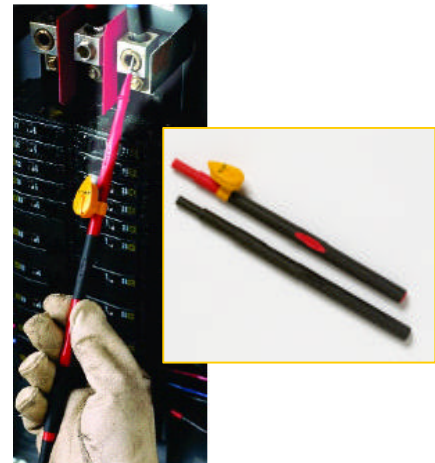

## **Fluke announces new series of accessories that increase visibility and reach at the test point.**

The new L series of accessories consists of probe lights, probe extenders and hat lights. These accessories will help customers see and reach test points safely in dark and recessed places.

### **L200 Probe light**

This small but rugged probe light attaches to any Fluke test probe. The probe light is distinctive Fluke yellow and packaged to be merchandised.

- Bright white LED
- 120 hours of battery life
- Uses two 3-volt watch batteries

### **L210 Probe Light + Probe Extenders**

Fluke's new probe light packaged with 20 cm probe extenders. Combine an extender with a modular test probe to move your hands 30 cm from the contact point. Utilities and other large customers are beginning to require a 30 cm test probe – this extender is how they'll get there.

- Includes L200 Probe Light and TP280 Test Probe Extenders
- 20 cm probe extenders keep hands away from live circuits
- Extender fits between modular test probe and test lead
- Small, rugged light frees both hands for work
- Bright white LED illuminates contact area
- 120 hours of battery life
- Uses two 3-volt watch batteries