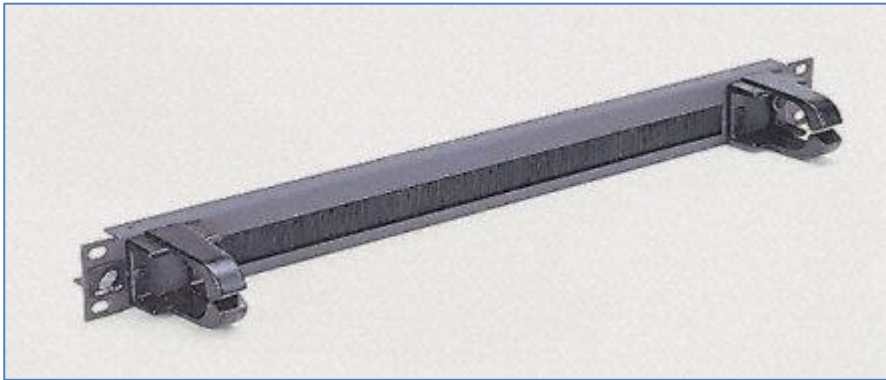

Datasheet

19-inch, 1U, Grey Steel Cable Panel

RS Stock number [202-8864](#)

Description:

19U rack mounting cable management panel. Stock number [202-8864](#) is a 1U cable tidy brush panel that provides 'letter box' style, easy exit/entry for cables whilst protecting equipment from dust and dirt ingress.

Specifications:

Colour:	Grey
Material:	Steel
Type:	Cable Panel