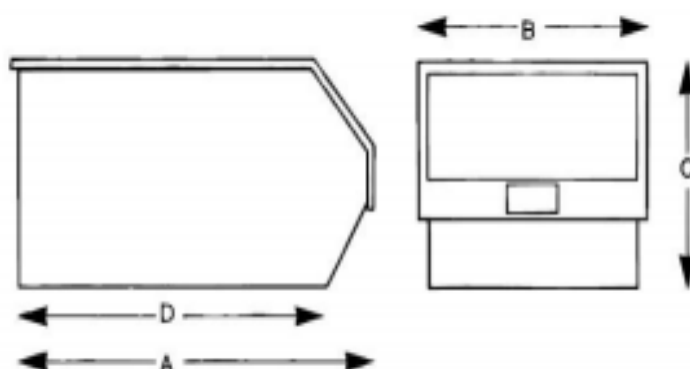

Internal dimensions	
Dimension	470mm x 270mm x 188mm
Depth	470mm
Width	270mm
Height	188mm
Base Length	435mm

Operation Environment Specifications

Operating Temperature Range	-15°C to + 50°C

Approvals

Compliance/Certifications	BS IEC 61340-5-1:2007