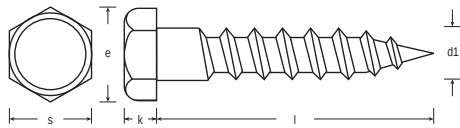

# Hexagon Head Coachscrew to DIN 571 Gr 4.8 Steel, Bright Zinc Plated

RS Stock No **825203**  
Size **M12 x 120**

d1	6mm	8mm	10mm	12mm
k	4	5.5	7	8
s	10	13	17	19
e	min. 10.89	14.2	18.72	20.88