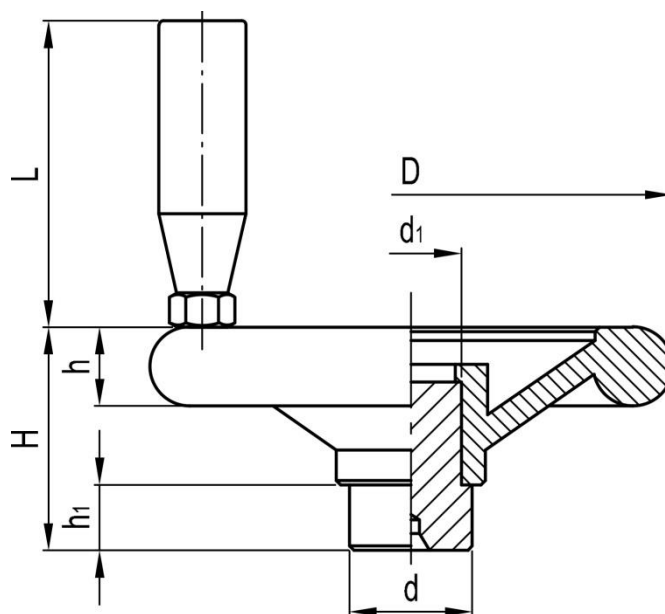

# Solid handwheel with revolving handle, through hub

RS Stock No: 1612043

## Specification

Handwheel material: Phenoplast

Revolving handle material: Glass-fibre reinforced technopolymer

Zinc-plated steel visible hub with preformed punching for through hole

**ENGLISH**

<b>Stock no</b>	<b>D</b>	<b>d</b>	<b>d1</b>	<b>H</b>	<b>h</b>	<b>h1</b>	<b>L</b>
1612043	120	28	23	50	18	14	70
1612044	160	40	32	63	22	20	85
1612045	200	40	32	73	23	21	85