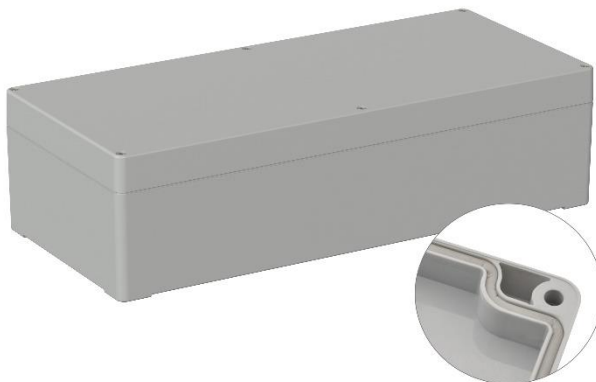

Datasheet

RS PRO ABS Enclosure, Light Grey, IP66

Stock No: 201-0204

Technical Specifications:

Body Material	ABS
Length	360 mm
Width	160 mm
Height	100 mm
IP	IP66
Colour	Light Grey

Features & Benefits:

- seal factory-assembled
- IP-Protection (DIN EN 60529)
- supplied with screws

Dimensional line drawings