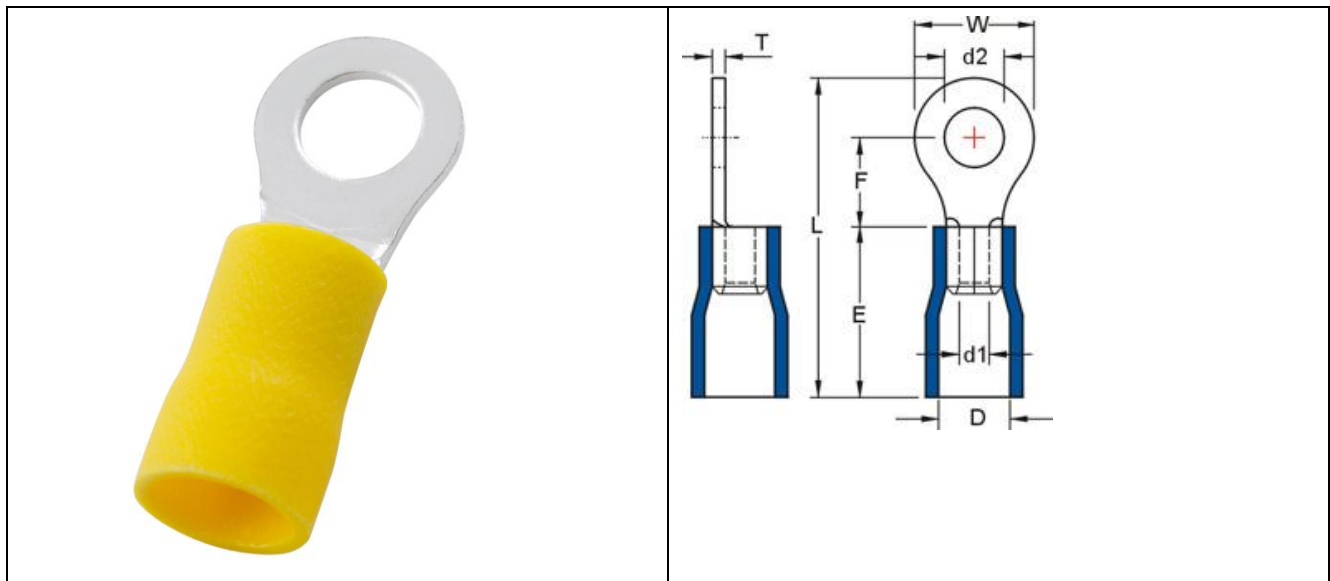

Datasheet

RS PRO VINYL-INSULATED RING TERMINALS

Stock number: 178-8668

MAXIMUM ELECTRIC CURRENT:

A.W.G.	12	10
AMP.	35	50

MAXIMUM ELECTRICAL RATING: 105° C 600 VOLTS MAX.

INSULATION MATERIAL: VINYL (PVC)

TERMINAL MATERIAL: COPPER

INSULATION COLOR: YELLOW

WIRE RANGE A.W.G. mm ²	ITEM NO. BUTTED SEAM	STUD SIZE d2	DIMENSION inch(mm)							
			W	F	L	E	D	d1	T	
12-10 A.W.G.	178-8668	#10	0.209	0.374	0.327	1.024	0.512	0.252	0.134	0.039
4-6 mm ²			5.3	9.5	8.3	26	13	6.400	3.4	1