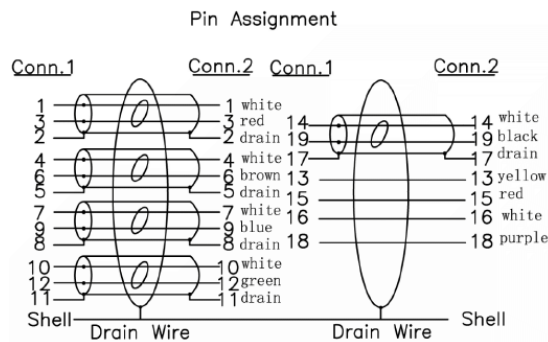

Datasheet

RS PRO 2 mtr HDMI Male to HDMI Male High Speed with Ethernet Cable & Swivel Connectors

Stock number: 2299953

EN

The RSPRO 2 metre HDMI male to HDMI male cable which has a black PVC jack and an outer diameter of 6mm. The connectors have swivel and rotating points to make it easier to connect them at difficult angles and have gold flash covering to prevent corrosion.

The connector hoods are also made of black PVC.

HDMI is possibly the most common display connection on the market which can be found on devices ranging from PC's, Bluray players, games consoles and more.