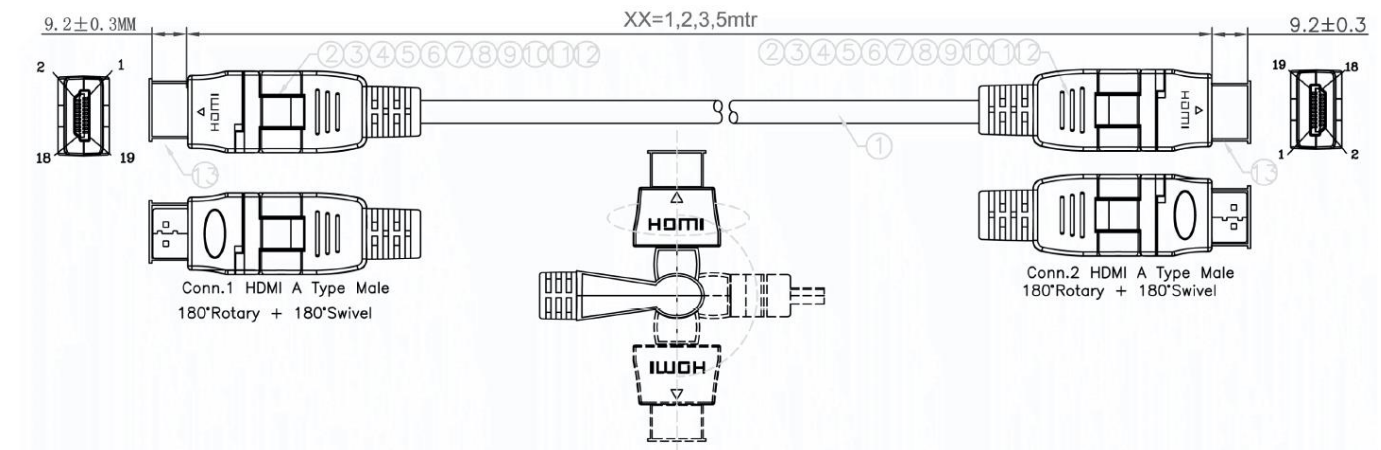

Datasheet

RS PRO 2 mtr HDMI Male to HDMI Male High Speed with Ethernet Cable & Swivel Connectors

Stock number: 2299953

EN

The RSPRO 2 metre HDMI male to HDMI male cable which has a black PVC jack and an outer diameter of 6mm. The connectors have swivel and rotating points to make it easier to connect them at difficult angles and have gold flash covering to prevent corrosion.

The connector hoods are also made of black PVC.

HDMI is possibly the most common display connection on the market which can be found on devices ranging from PC's, Bluray players, games consoles and more.