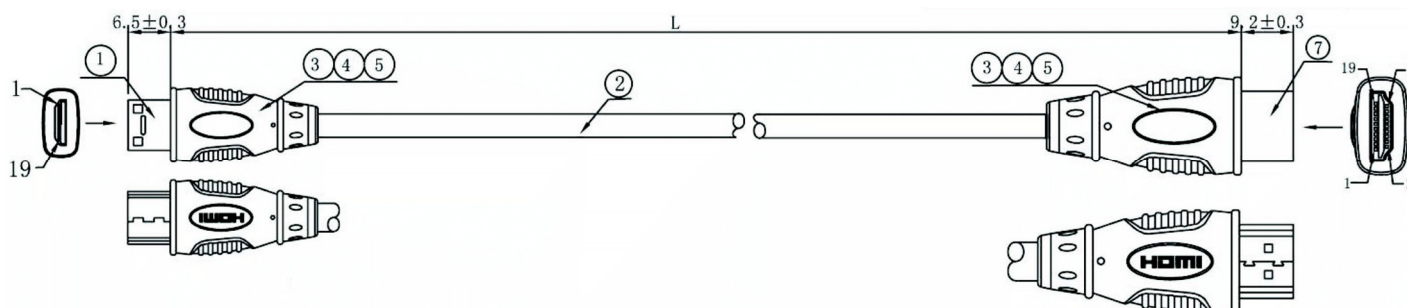

# RS PRO 5 mtr HDMI Type C (Mini) Male to HDMI Male High Speed with Ethernet Cable

Stock number: 182-8582

EN

The RSPRO 5 metre HDMI type C male to HDMI male cable which has a black PVC jack and an outer diameter of 6mm. The connectors have a gold flash covering to prevent corrosion.

The connector hoods are also made of black PVC.

HDMI is possibly the most common display connection on the market which can be found on devices ranging from PC's, Bluray players, games consoles and more. Mini HDMI, not to be confused with micro HDMI, is most commonly found on DSLR cameras and camcorders.

TABLE 1	SEE PICTURE SHOWS 1
MINI TIE	Mini Tie.Color For Black
POLYBAG	COLOR FOR NATURAL SEE NOTE:2
H. S TUBE	EVA H. S TUBE, Filmy and tybe.Color Black, ø0.6mm, L:10mm*8PCS L:12mm*1PCS. L:17mm*1PCS
H. S TUBE	EVA H. S TUBE, Filmy and tybe.Color Black, ø1.5mm, L:6mm*8PCS L:12mm*8PCS.
MOLD HOOD	Shore A 80PVC (UL94-2) color For BLACK
CABLE	HDMI 30AWG (7/0. 102BC*1P+E+WAM)*4+7/0. 102TC*1P+7/0. 102TC*5C+AEB B=0.12mm/5*16 AL-MG JACKET COLOR:PVC/BLACK (BK20) OD:6.0mm
HDMI CONNECTOR	19P/M comector Crinping Type, The Pin Gold Plating, the shell for Gold Plating