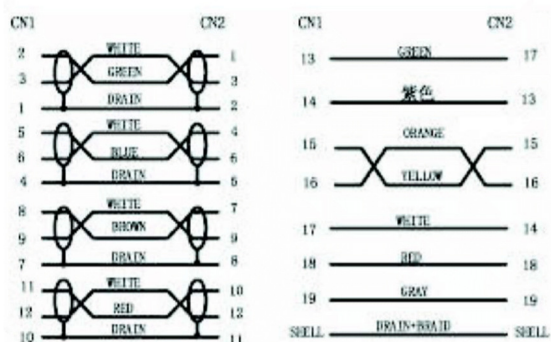

# RS PRO 5 mtr HDMI Type C (Mini) Male to HDMI Male High Speed with Ethernet Cable

Stock number: 182-8582

EN

The RSPRO 5 metre HDMI type C male to HDMI male cable which has a black PVC jack and an outer diameter of 6mm. The connectors have a gold flash covering to prevent corrosion.

The connector hoods are also made of black PVC.

HDMI is possibly the most common display connection on the market which can be found on devices ranging from PC's, Bluray players, games consoles and more. Mini HDMI, not to be confused with micro HDMI, is most commonly found on DSLR cameras and camcorders.

TABLE 1	SEE PICTURE SHOWS 1
MINI TIE	Mini Tie.Color For Black
POLYBAG	COLOR FOR NATURAL SEE NOTE:2
H. S TUBE	EVA H. S TUBE, Filmy and tybe.Color Black, ø0.6mm, L:10mm*8PCS L:12mm*1PCS. L:17mm*1PCS
H. S TUBE	EVA H. S TUBE, Filmy and tybe.Color Black, ø1.5mm, L:6mm*8PCS L:12mm*8PCS.
MOLD HOOD	Shore A 80PVC (UL94-2) color For BLACK
CABLE	HDMI 30AWG (7/0. 102BC*1P+E+WAM)*4+7/0. 102TC*1P+7/0. 102TC*5C+AEB B=0.12mm/5*16 AL-MG JACKET COLOR:PVC/BLACK (BK20) OD:6.0mm
HDMI CONNECTOR	19P/M comector Crinping Type, The Pin Gold Plating, the shell for Gold Plating